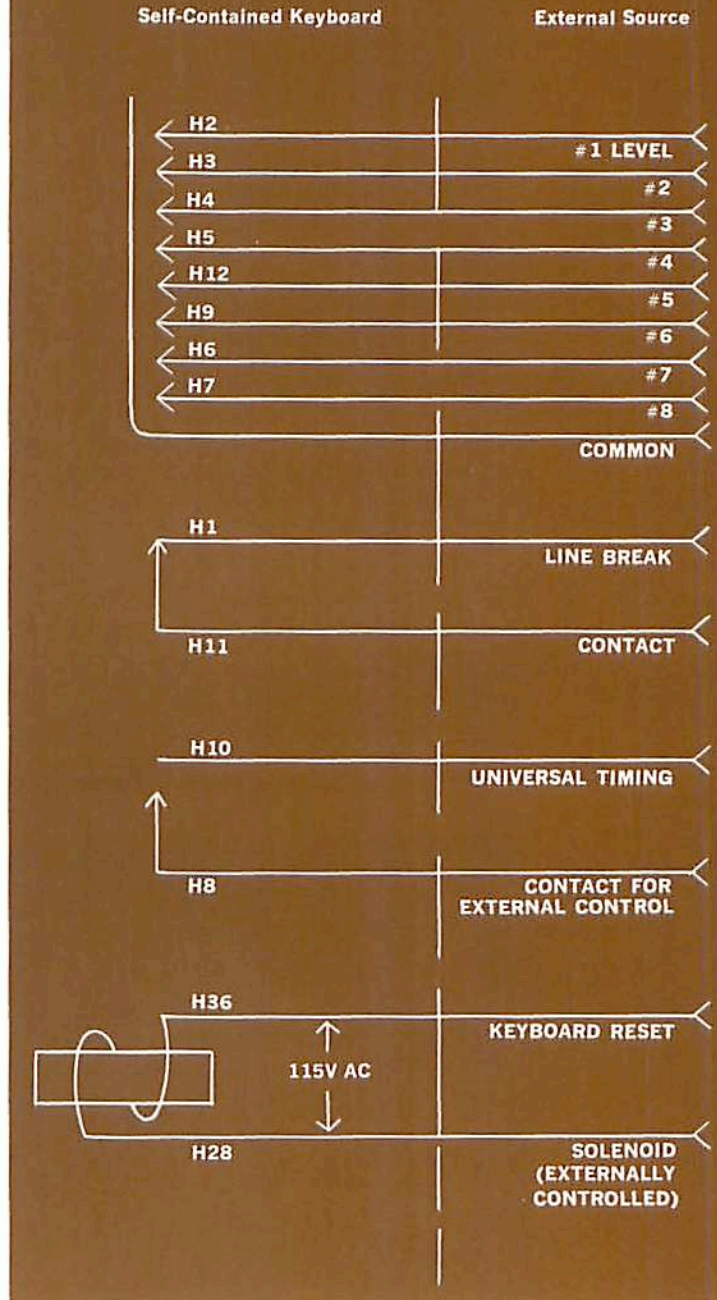

MODERN DESIGN

Key arrangement is similar to an ordinary four-row alphanumeric typewriter. A light, uniform touch is consistently assured through instant, easy key action. Its clean-line design coupled with new, improved key angle increases operator input, efficiency, and comfort.

FACTS AND FEATURES

The keyboard conforms to the newly adopted 8-level ASCII code, and requires only a 115 volt, AC pulse of approximately 12 milliseconds to actuate the reset mechanism. It includes one "ON-OFF" push button with built-in "POWER-ON" lamp and a copyholder to facilitate operating ease and convenience. A fuse, easily accessible from the bottom of the keyboard, and a 36-point connector are also provided.

APPROXIMATE DIMENSIONS

Height	10$\frac{1}{8}$ inches
Width	16$\frac{1}{4}$ inches
Depth	6$\frac{1}{2}$ inches
Speed	100 words per minute
Weight	13 lbs.

This equipment is manufactured for our parent company, Western Electric, Bell System affiliates and others who require dependable communications at the lowest possible cost.

For further information about the self-contained keyboard, call, write or wire Teletype Corporation at the general office listed below.

SCHEMATIC WIRING DIAGRAM

GENERAL OFFICES

5555 Touhy Avenue, Skokie, Illinois 60078
Phone: Area Code 312
676-1000
TWX: 910-223-3611
(24-hour automatic answering service)
W.U. Services on Premises
TELEX: 02-5451

GOVERNMENT LIAISON OFFICE

425-13th Street, N.W.
Washington, D.C. 20004
Phone: METropolitan 8-1016