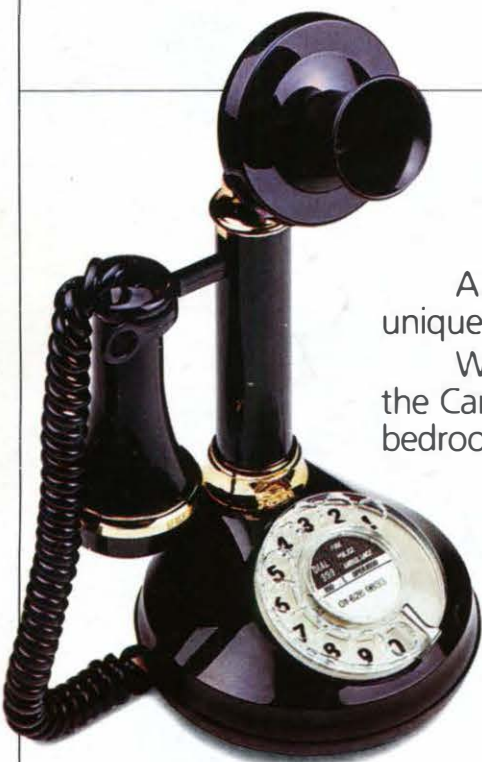

GENIE.

The unique, rounded lines of the Genie add a certain style to any interior. It has press-button dialling and an adjustable control on the tone caller, so it's only ever as intrusive as you need it to be.

A conversation piece in its own right, the Genie is available in antique white, peach, red, brown or blue/white.

Genie is a Trade Mark belonging to the American Telecommunications Corporation.