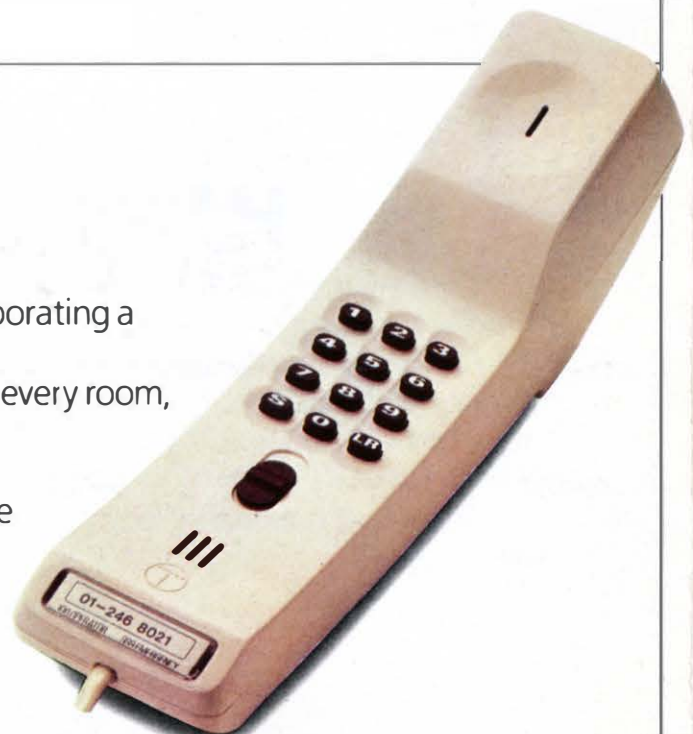

EASIKOM.

The Easikom loudspeaking telephone allows you to hear and be heard without lifting the handset. Or you can use it as a normal telephone for a more private call.

Features on-hook dialling, last number redial, adjustable tone and volume control, and a confidentiality button.

Can also be wall-mounted. Available in stone.

SLIMTEL.

Excellent value one-piece telephone incorporating a microphone cut-out and last number redial.

Its distinctive styling looks good in any and every room, whatever the setting.

A separate wall-mounting bracket can be purchased which makes it an ideal choice for the kitchen, hall or bedroom.

Available in off-white.

PICTUREPHONE.

This unique, wall-mounted, fully electronic Inphone gives the art of conversation an entirely new meaning.