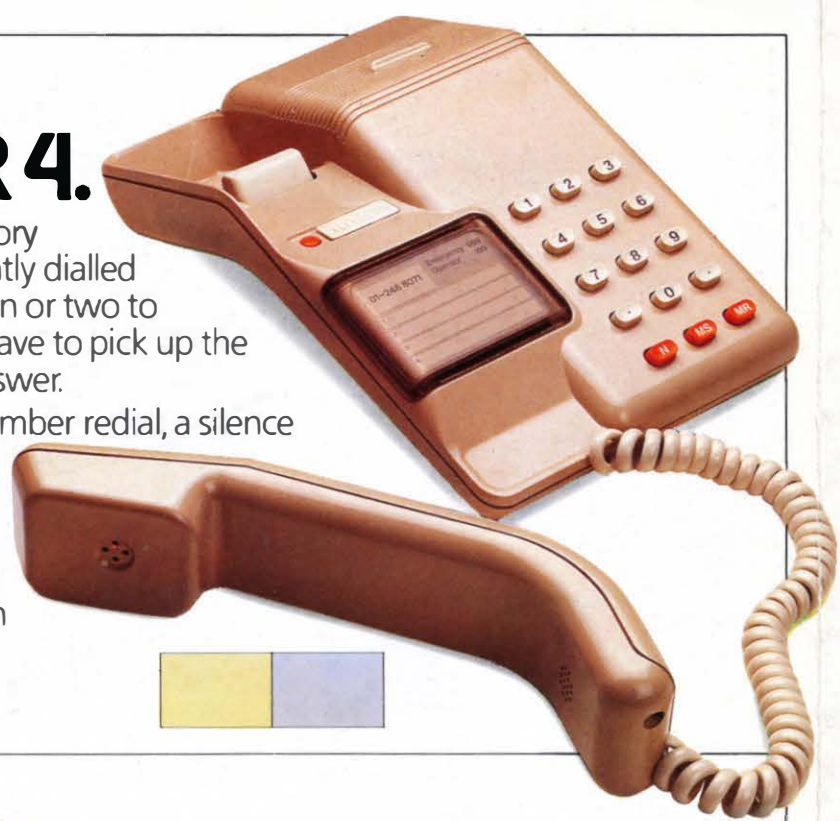

HAWK.

Cordless Inphone that functions up to 100 metres from the base unit.

Features press-buttons, redial facility, note pad memory, audible pager, hi-lo volume control, handy belt clip and security code, which protects unauthorised access by other cordless phone users.

The Hawk is available in grey, and can be wall-mounted.

VISCOUNT SUPER 4.

The Viscount Super 4 boasts a memory capable of storing 4 of your most frequently dialled numbers—so you only need press a button or two to make your call. What's more, you don't have to pick up the handset until you hear the other party answer.

Other useful features include last number redial, a silence button so that you can talk to someone else in the room, without being heard by the other party, and a volume control on the tone caller.

Available in beige or ice-grey, with an optional wall-bracket.