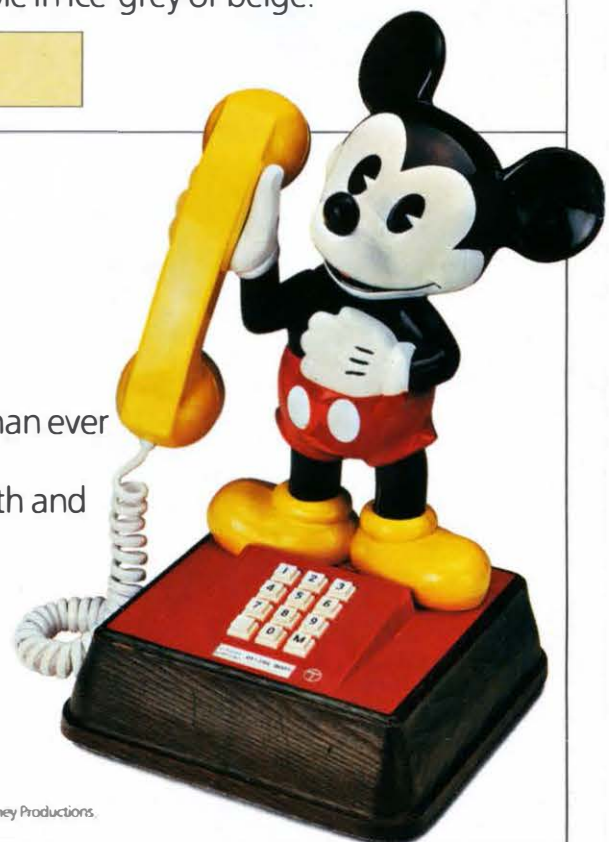

Wall-mounting bracket optional.

Available in tan, ice-grey, beige or green.

VISCOUNT 12.

Ideal for both home or office, the Viscount 12 will store up to twelve 16-digit numbers which can be dialled at the simple press of a button or two.

It's compact and lightweight with press-button dialling, adjustable tone caller and an optional wall-mounting bracket for real versatility.

Other clever features include a last number redial facility, a silence button for confidentiality and a note pad facility which will store the next number to be dialled while you're talking – ideal if you're getting information from Directory Enquiries.

Available in ice-grey or beige.

MICKEY MOUSE.®

Mickey Mouse gets through to everyone – now more than ever on this delightful, colourful fun-phone.

Mickey stands 15" high on his own simulated wood plinth and holds the receiver for you in his right hand all day, every day, just waiting for a call to come through.