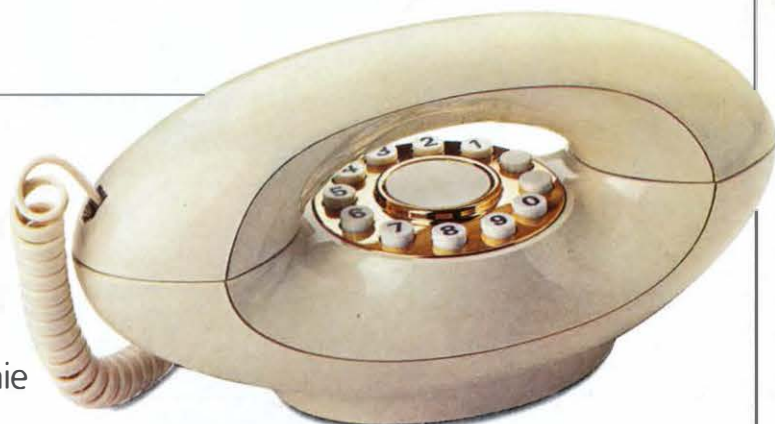

Available in black or white with gilded trim.

GENIE.

The unique, rounded lines of the Genie add a certain style to any interior. It has press-button dialling and an adjustable control on the tone caller, so it's only ever as intrusive as you need it to be.

A conversation piece in its own right, the Genie is available in antique white, peach, red, brown or blue/white.

Genie is a Trade Mark belonging to the American Telecommunications Corporation.

We do our best to supply our customers with the apparatus they ask for, but we may have to provide apparatus which does not accord exactly with the descriptions, illustrations and shades of colours shown in this leaflet.