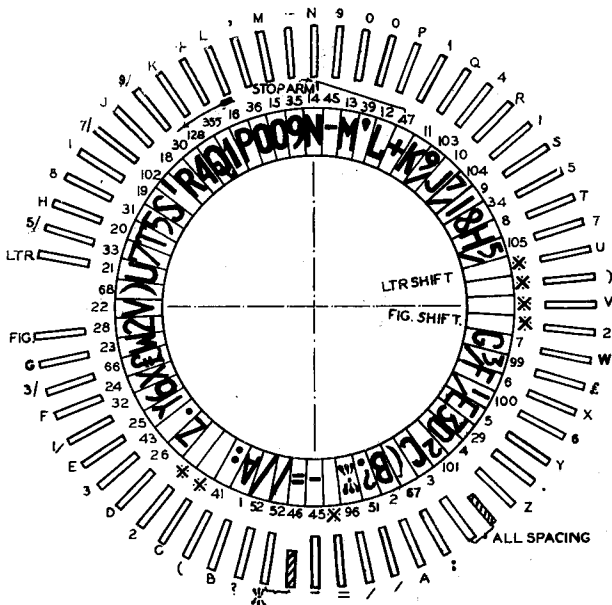

CIRCULATION
GENERAL

TELEPRINTER No.3  
TYPEHEAD CHART.

TG(L)582.

NOTES: -

1. ON TELEPRINTERS Nos.3W, 3X, 3Y & 3Z A MALTESE CROSS IS FITTED IN THE LETTER A SECONDARY POSITION.
2. CUT-AWAY BELLCRANKS ARE FITTED IN THE POSITIONS SHOWN SHADED.