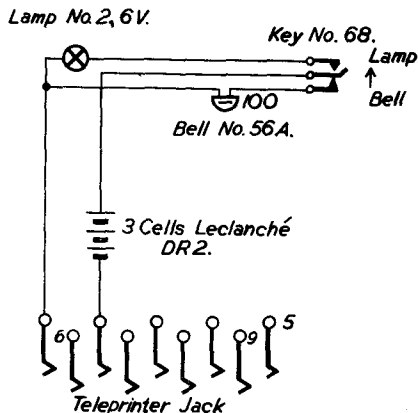

TELEPRINTER P.W. CIRCUITS.

**MODIFIED RENTERS OFFICE ALARM CCT.
TO PROVIDE ALTERNATIVE BELL OR LAMP SIGNAL.
AT TARIFF 'A' OFFICES.**

TG(L) 3502.

3 · 8 · 1938

NOTES:-

1. Baseboard No.27B to be fitted in place of Baseboard No. 27.
2. Key No.68, Black, & Jack, Lamp No.39 to be fitted in Baseboard No. 27 B.
3. For Renters Office Cct. see TG (L) 988.