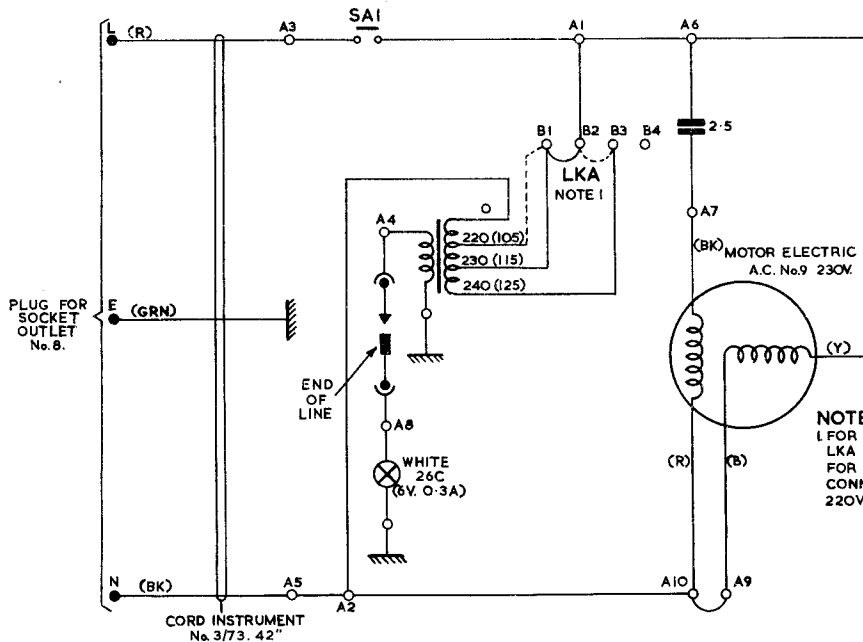

# PERFORATOR No. 45.

TG(L) 1211/1

CIRCULATION	GENERAL
	Suffix
Amendt.	
PAPER	

NOTES:-  
 1. FOR 240V. MAINS CONNECT LKA BETWEEN B2 & B3.  
 FOR 220V. MAINS CONNECT 230V. LEAD TO 220V. TERMINAL.