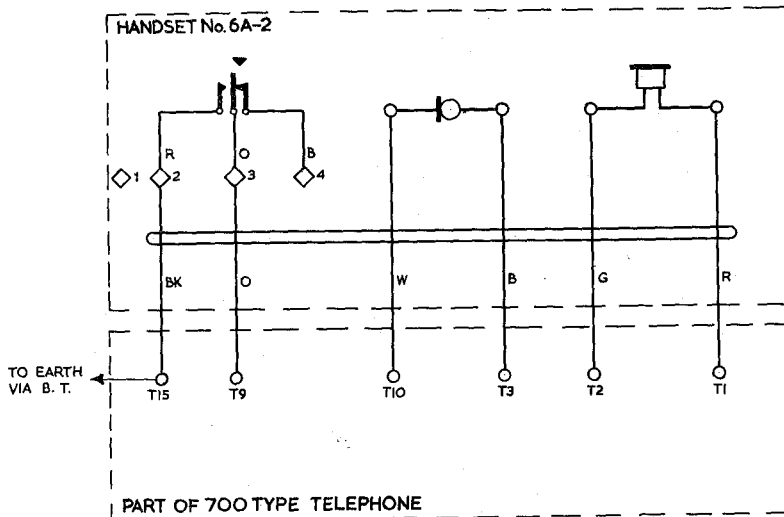

REMOTE DICTATION FACILITIES AT P.B.X's.
USING HANDSET No.6A-2(SINGLE PRESS BUTTON SYSTEMS ONLY)

N4403
ISSUE A

FACILITIES :- CONTROL OF STOP/START FACILITY OF REMOTE DICTATION RECORDING MACHINES BY MEANS OF A PRESS BUTTON LOCATED IN THE HANDSET.

RECOVER :- HANDSET No.3

APPARATUS REQUIRED:- HANDSET No.6A-2 COLOUR (INCLUDES HANDSET No.6A CORD INSTRUMENT No. 6/51AK COLOUR 10").

NOTE :-

1. NORMALLY T15 WILL BE USED FOR THE EARTH CONNEXION UNLESS AN EARTH IS ALREADY CONNECTED TO ANOTHER TERMINAL. IF T15 IS ALREADY IN USE FOR SOME OTHER PURPOSE ANOTHER, SPARE, TERMINAL SHOULD BE USED.
2. SWITCH TO BE IN NON-LOCKING CONDITION.

- CONNEXION BLOCK TERMINALS.
- OTHER TERMINALS.

P. O. E. D.
S. BCH.

PAPER : R
CIRCULATION :
RESTRICTED

ISSUE

A	TITLE WAS 9A. NOTE 2 ADDED. <i>Chil. RCP</i>	6.1.66.
-	<i>7/1/66. RCP</i>	27.7.65.