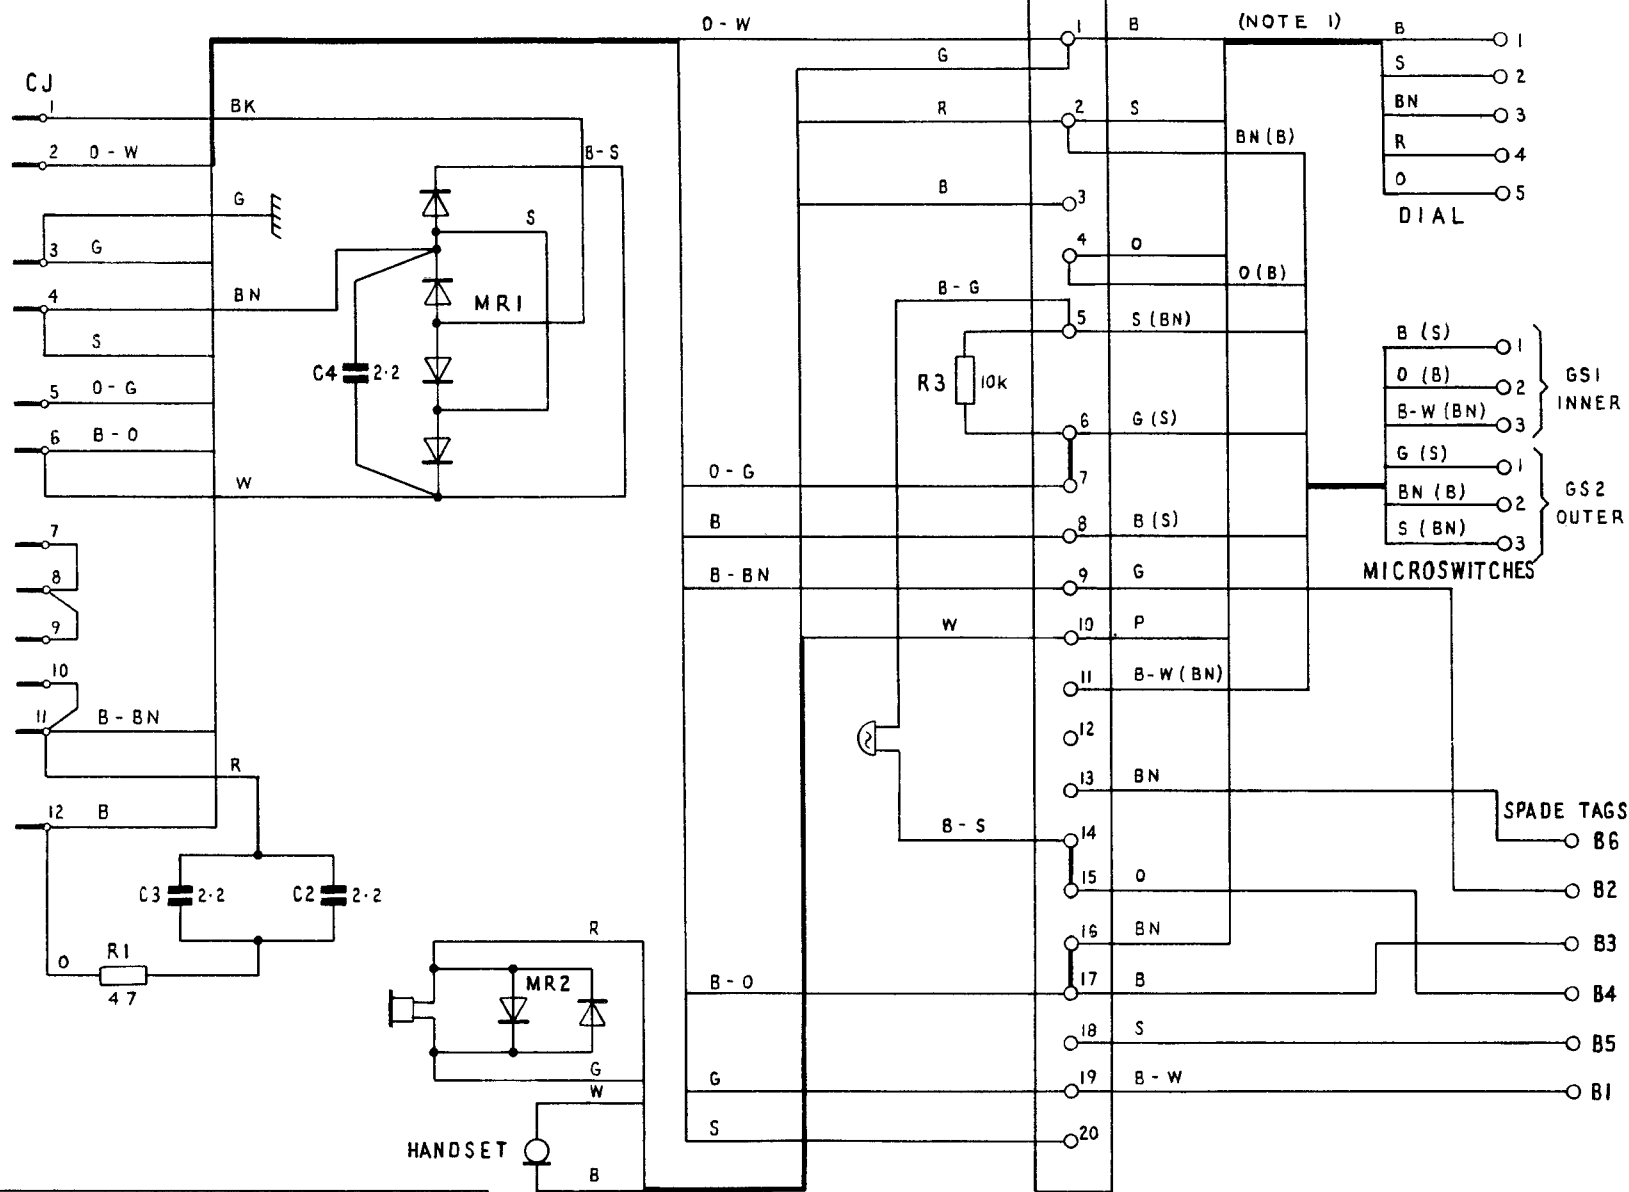

TELEPHONE No.787

TELEPHONE UNIT
D93039

NOTES:-

1. THE WIRE COLOURS IN BRACKETS FOR THE MICROSWITCHES ARE TO BE FOUND ON EARLY MODELS.
2. ALL CABLE AND WIRE TO BE 0.5mm.
3. THESE POINTS ARE CONNECTED BY TRANSFERRING THE PARKED JACK No. 75D TO THE CJ PLUG TO PROVIDE 999 SERVICE WITH COIN BOX MECHANISM REMOVED.