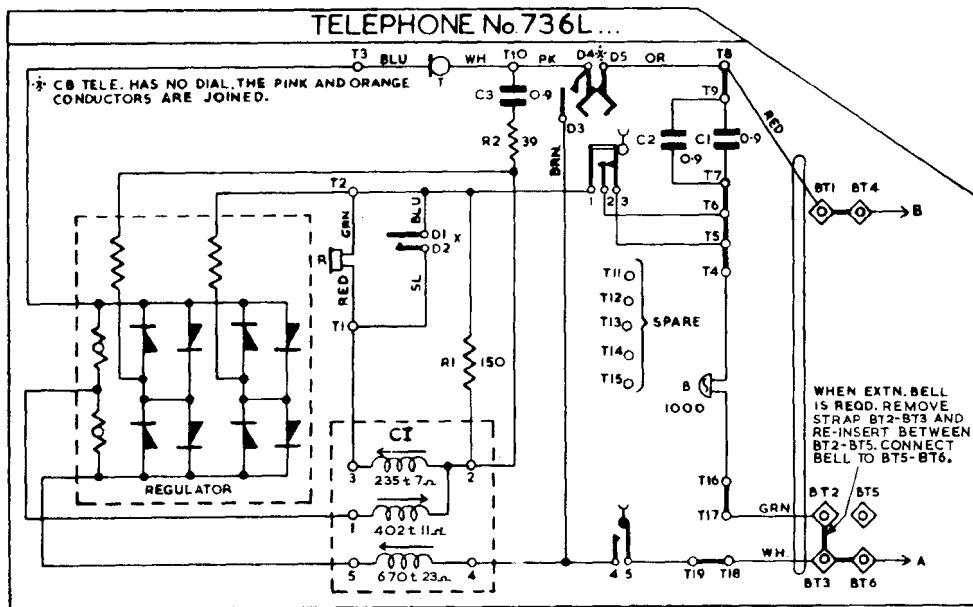

N836

4 PANELS-2

CONNEXIONS AS ISSUED.

# N836

4 PANELS-4

TABLE 1.

AUXILIARY UNITS AND ADDITIONAL PARTS FOR TELES. 736L AND THE 706L EQUIVALENTS.

	TELE. 706L	TELE. 736L
1. ADAPTERS:-  PLAN-SET	ADAPTER PLAN-SET No.1	CAPACITOR, PAPER No.7712-2 1/DSP/1264 & CLIP No.30.
2. SPRINGSETS:-  AUXILIARY GRAVITY-SWITCH IC IM IB	1/DSP/1233 1/DSP/1252 1/DSP/1256	1/DSP/1242 1/DSP/1242 1/DSP/1242