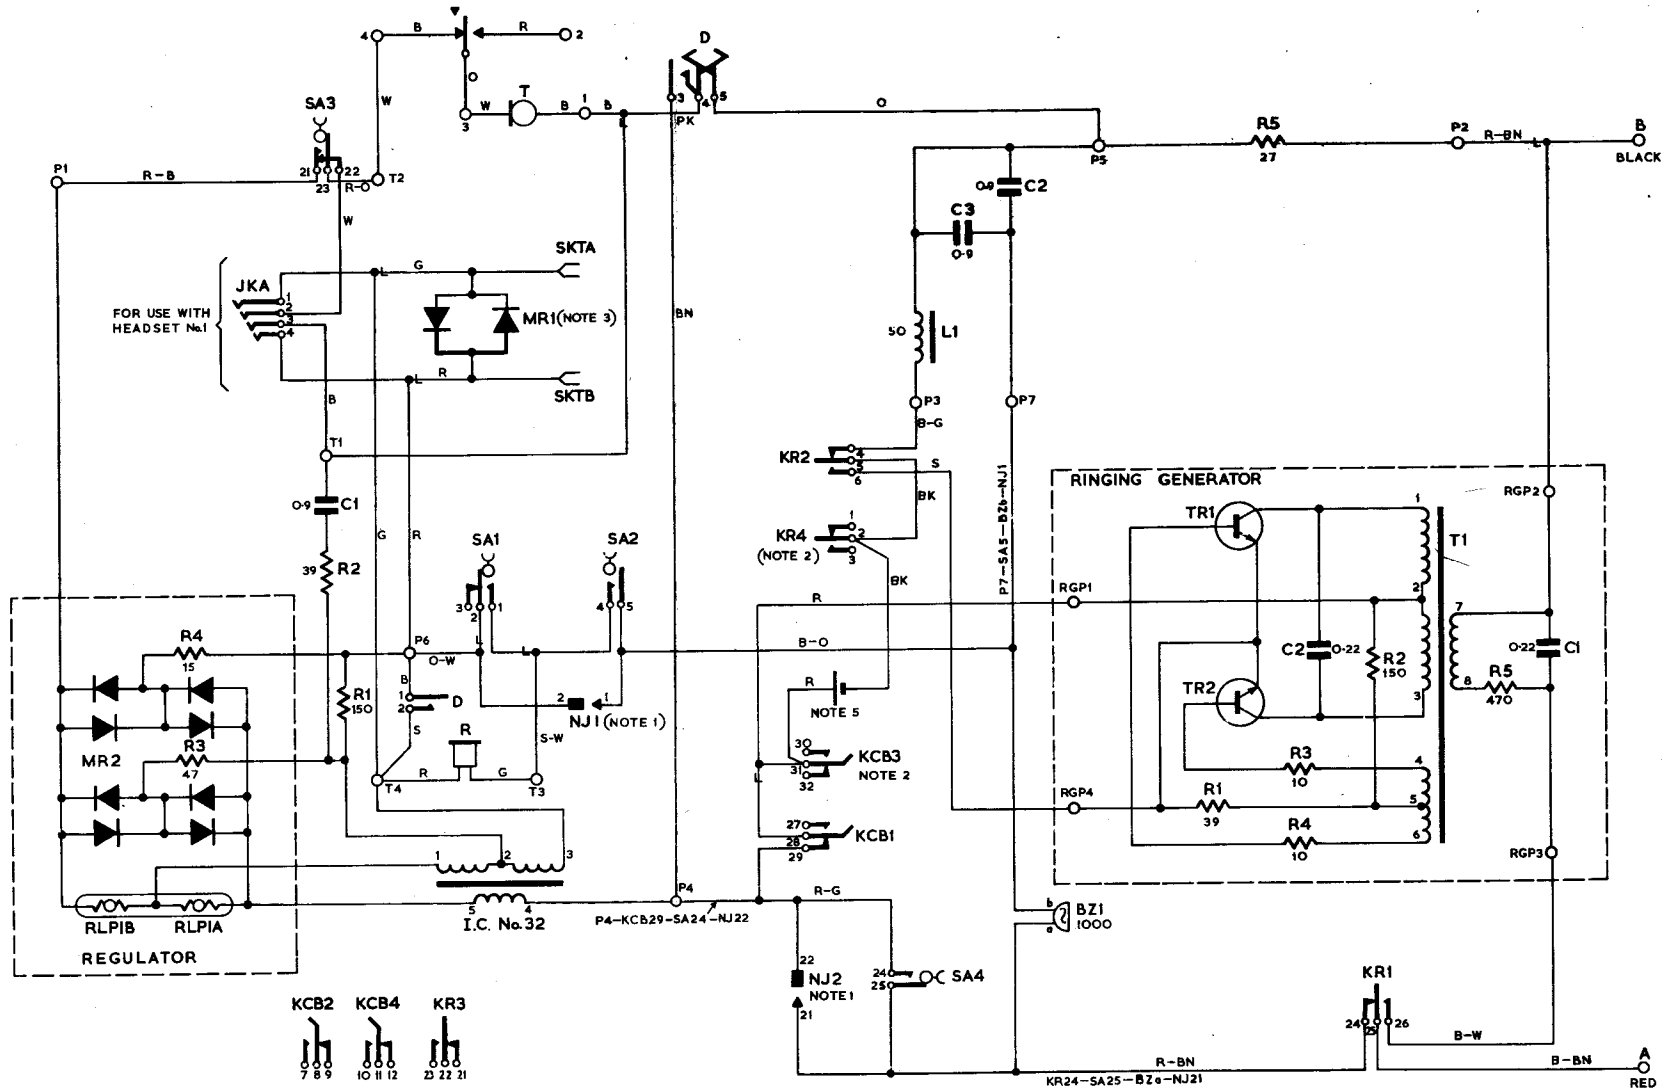

TELEPHONE No.704 LINEMANS TELEPHONE

N804
ISSUE A

CENTRAL BATT. (KCB) + LOCAL BATT. + RING (KR)

- NOTES:-
1. NJ Springs operate when a Plug is inserted in JKA.
 2. Key contacts KR4 and KCB3 are used to terminate flexible battery leads.
 3. Rectifier MR1 wired across JKA1-JKA4.
 4. P... Denotes Pins on Printed Cct. Board.
T... Denotes Terminals on Printed Cct. Board.
RGP... Denotes Pins on Ringing Generator Unit.
 5. 3 Cells Dry R20.

P.O.E.D. S BCh.	ISSUE		
		A	CONNEXIONS OF R3 AND R5 CORRECTED. NOTE 5 ADDED AND MINOR CORRECTIONS
PAPER:- R CIRCULATION:- SPECIAL	SI/1		1. 11. 67.
			14. 6. 67.