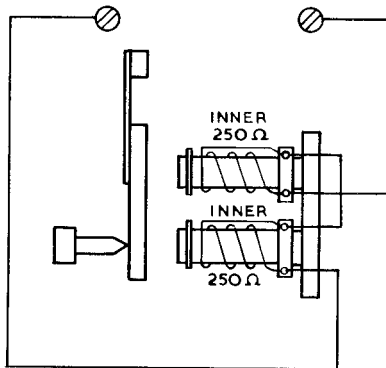

BUZZER 31A

MAGNETO TYPE (FOR NIGHT ALARM CCTS.)

N646

ISSUE A

P.O.E.D. S BCH.	ISSUES			
PAPER: W CIRCULATION GENERAL	A	NEW FORMAT	<i>afw</i>	3. 3. 67
		J. H. COMBRIDGE, S1/1		23. 6. 59