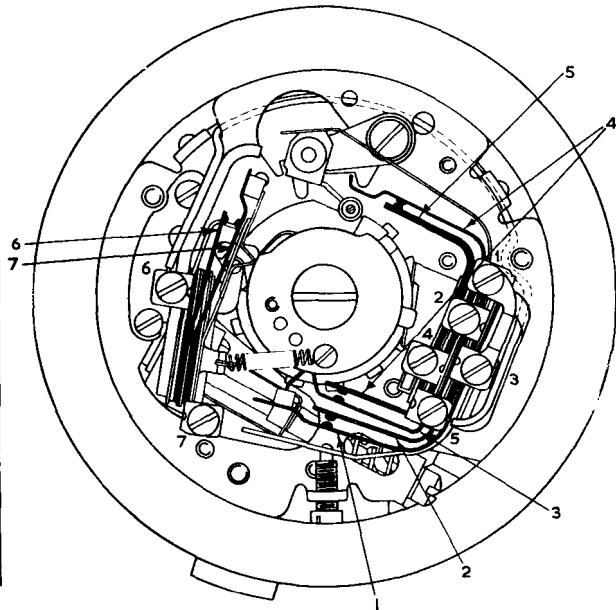

REAR VIEW SHOWING NUMBERING OF CONTACT SPRINGS AND TERMINALS

CIRCULATION	GENERAL
	SUFFIX
AMENDT.	
PAPER	W

WIRING SYMBOL

NOTES:-

1. DIALS AUTO No.23... ARE SUITABLE FOR USE IN PLACE OF DIALS AUTO No.20.
2. SUPPLIED WITH TERMINAL 1&3, 5&6 STRAPPED