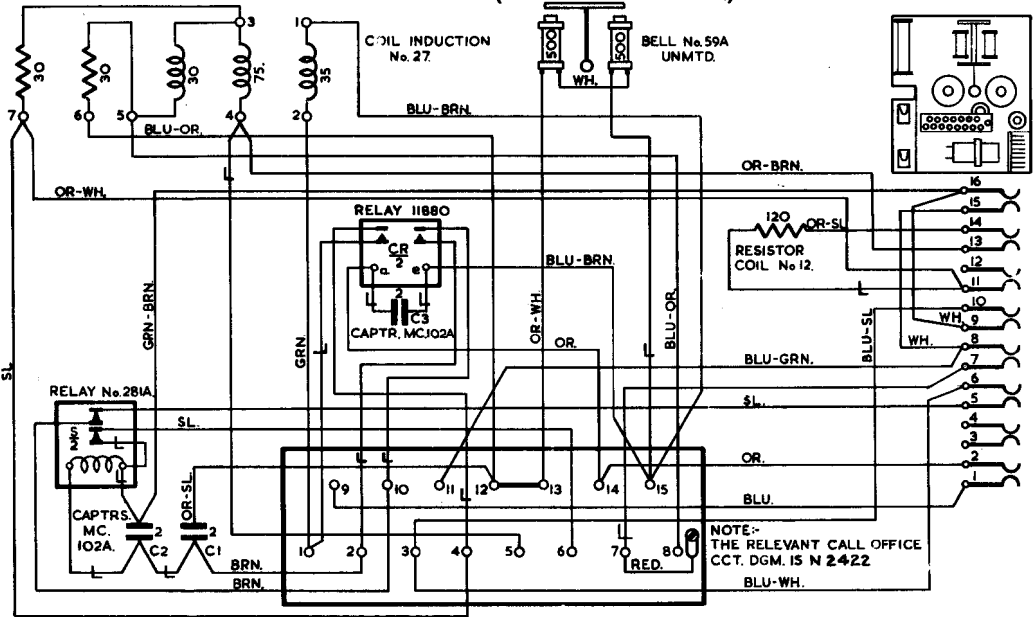

CIRCULATION	SPECIAL.
	Suffix
Amendt.	
PAPER	R

BELL SET No. 46. (MK 1.)
FOR MOUNTING INSIDE BOX, COIN COLLECTING No. 14 D. COMPLETE
USED WITH TELE. No. 264.
UNIT AUTOMATIC SYSTEM. (UNITS AUTO Nos. 5 & 6.)

N546.
 19-12-56.

NOTE:-
 THE RELEVANT CALL OFFICE
 CCT. DGM. IS N 2422
 BLU-WH.