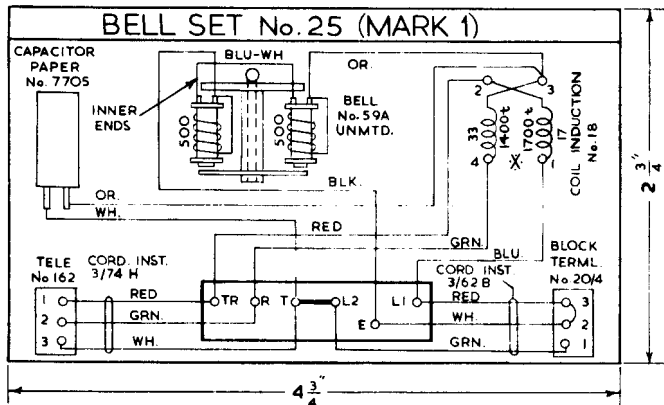

CIRCULATION	GENERAL		
	Suffix		
E	28 10 60	21 5 58	14 7 52 C
D			
C			
B			
MADE YELLOW			
NOTE I ADDED			
REDRAWN AS A LABEL DGM.			
DUAL No. AT: 2399 DELETED.			
Amend.			
PAPER	Y		

BELL SET No.25

TEMPORARY USE AS EXTN. BELL.

N. 525
3 11 32

LOCKING SCREWS

LABEL DGM. TO BE REDUCED TO DIMENSIONS GIVEN.

NOTES:-

1. WHEN USED AS EXTENSION BELL CONNECT TO TERMINALS 'R' AND 'E' WHICH ARE EQUIVALENT TO TERMINALS 1 AND 6 OF BELL No. 59A (DGM N 659)