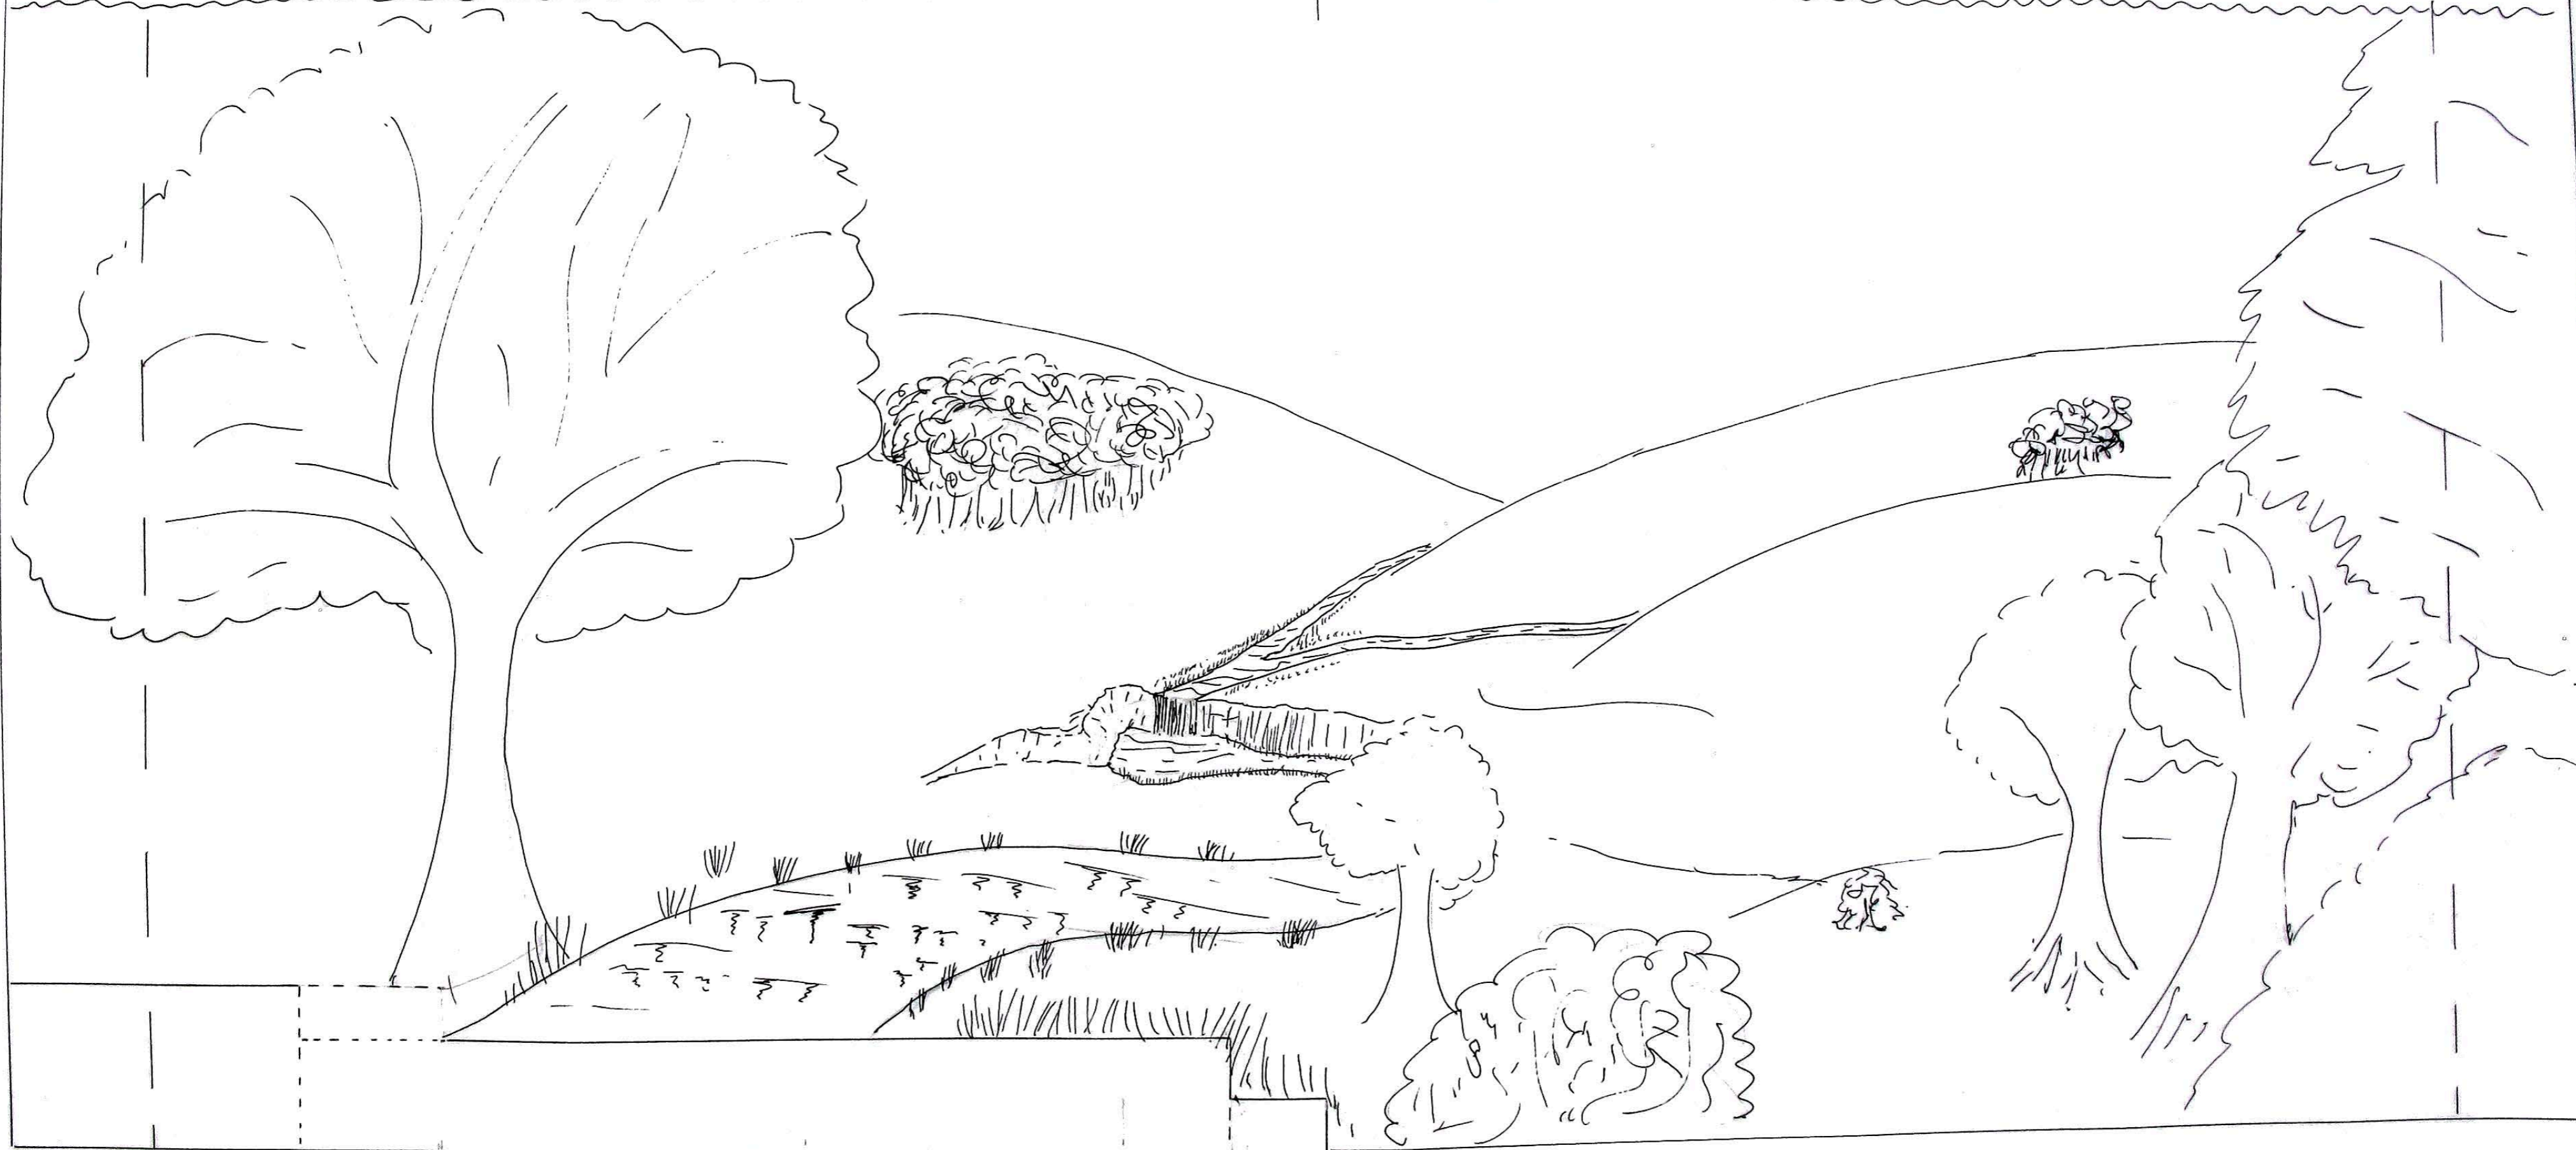

nominal Border Height 3m.10.

SCALE	1:10	DATE	Apr '78
DRAWN	Andy 16/8		
CHECKED			
APPROVED			
MATERIAL:-			

BLACK TOP

Nominal Border Height @ 3m 10.

COBBLE STONES

30cm Rostra.