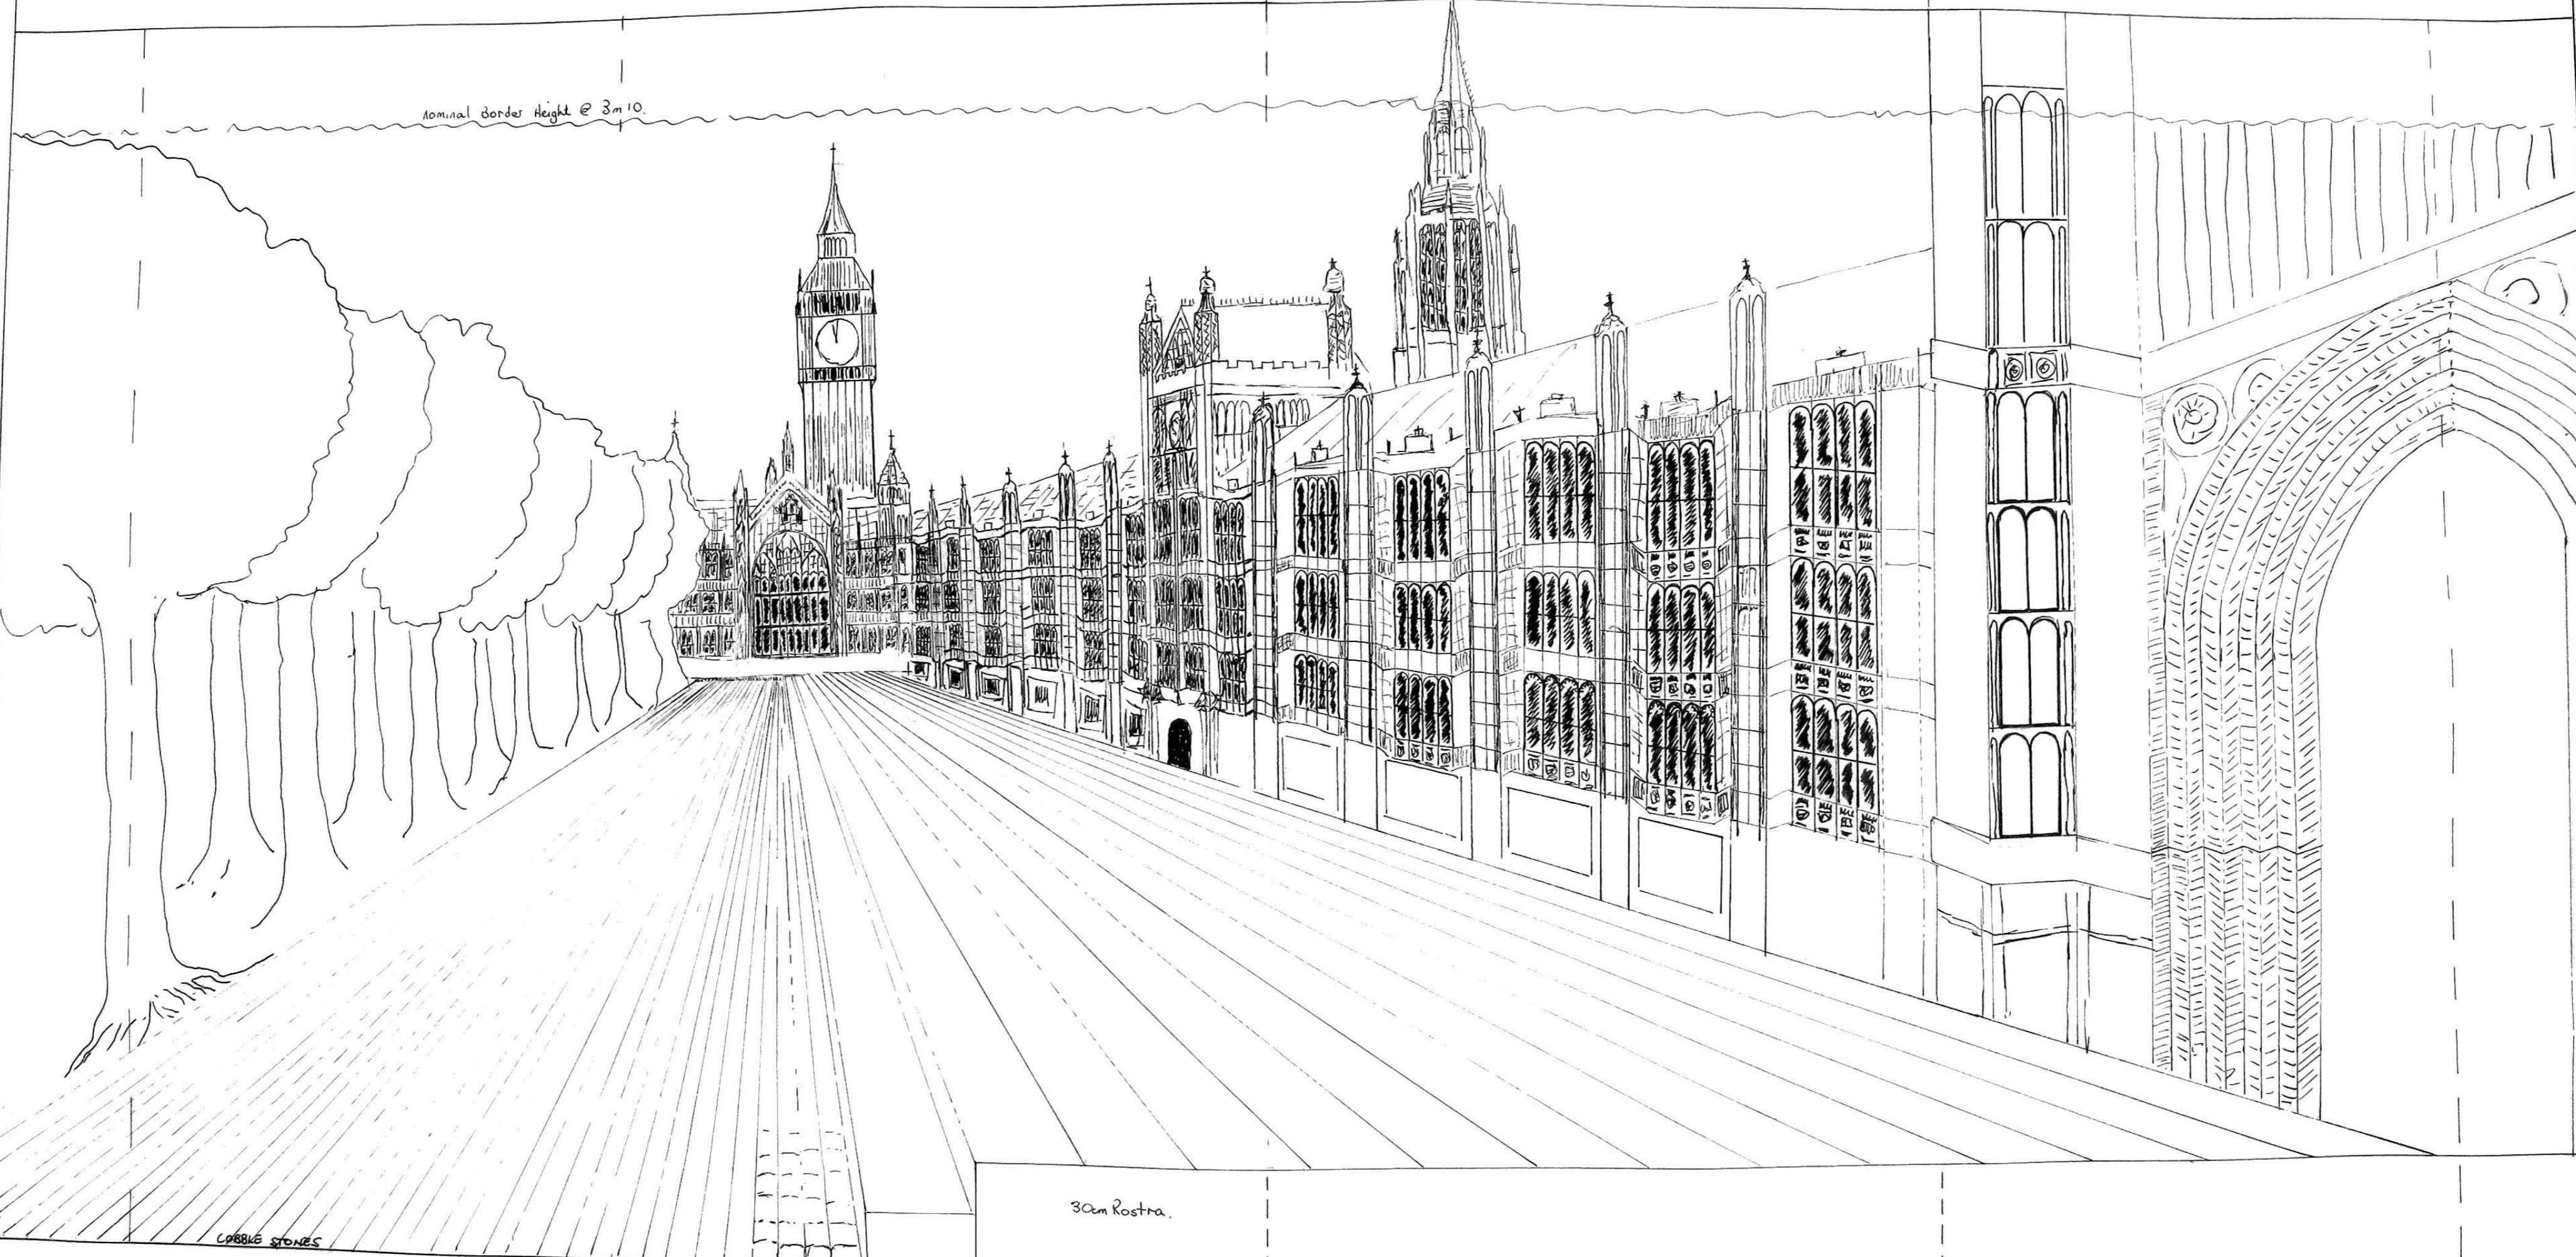

nominal Border Height 3m.10.

SCALE	1:10	DATE	Apr '78
DRAWN	Andy 16/8		
CHECKED			
APPROVED			
MATERIAL:-			

BLACK TOP

Nominal Border Height @ 3m 10.

COBBLE STONES

30cm Rostra.