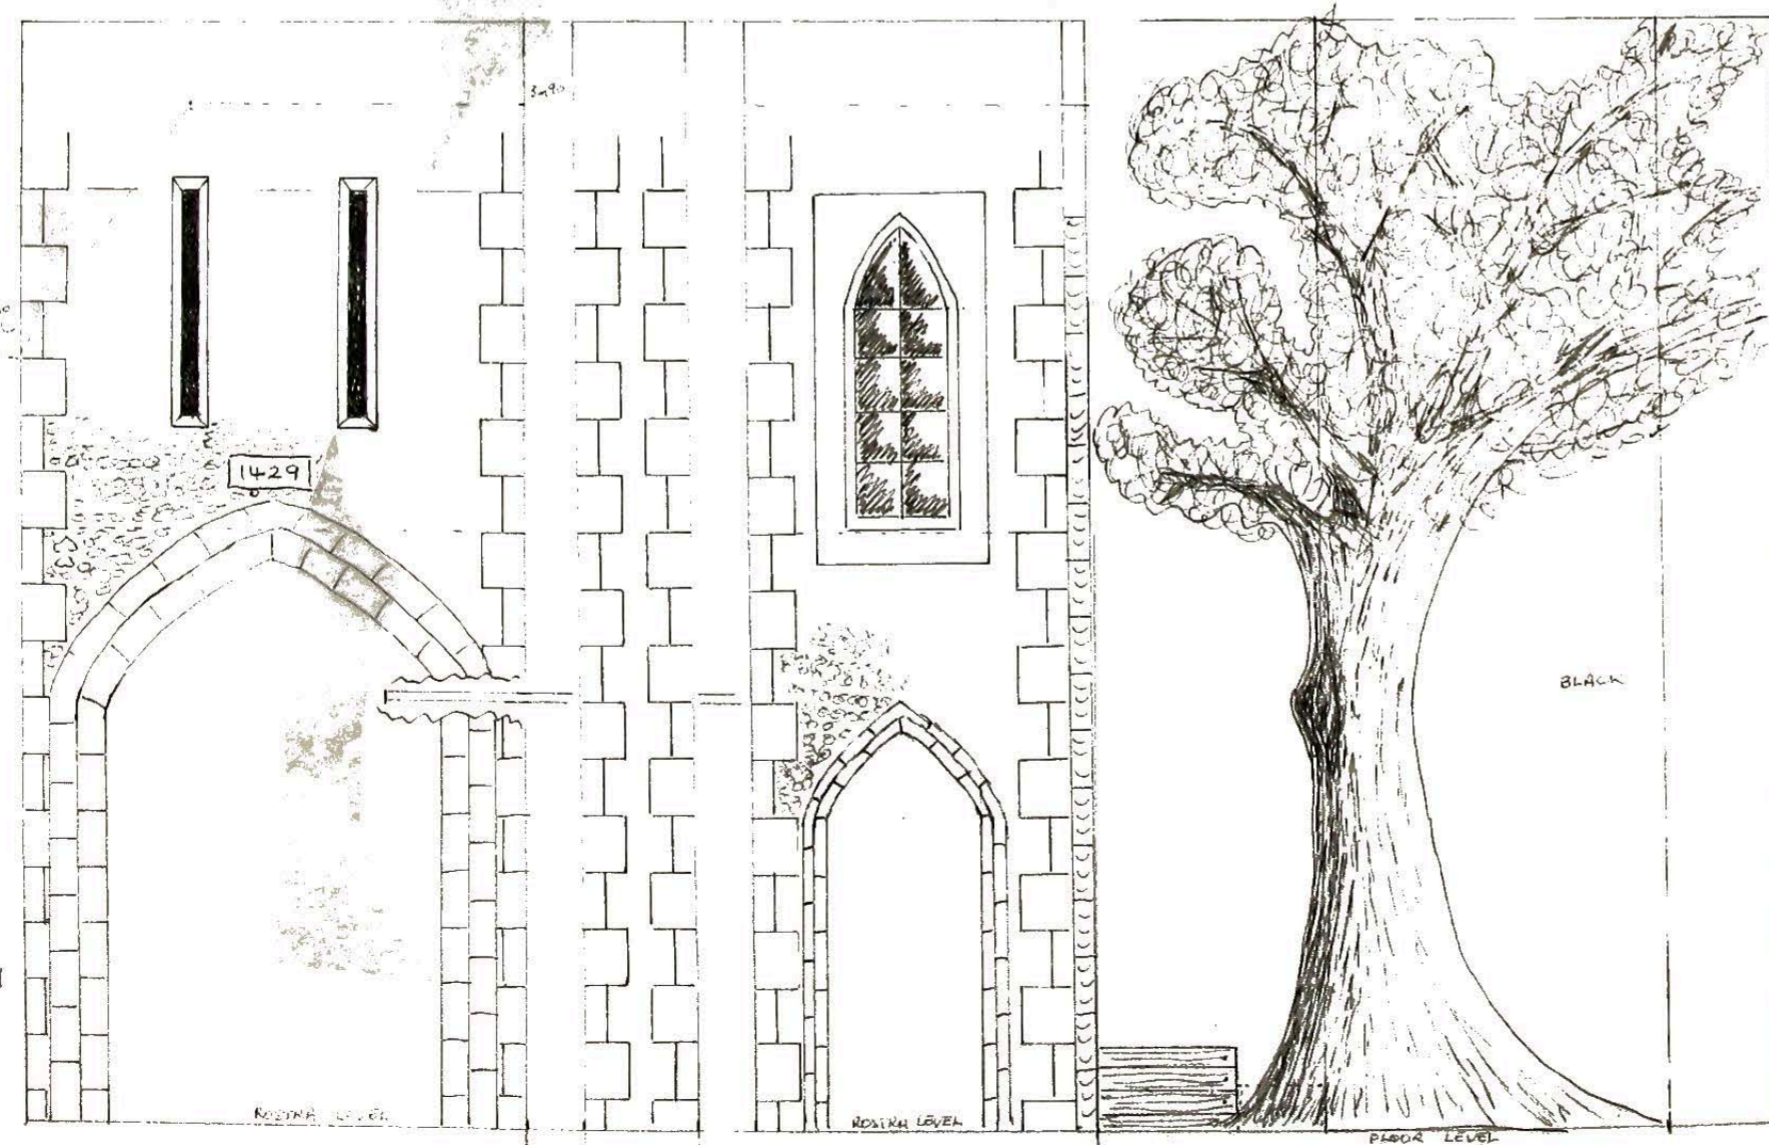

Set Plan

Door replaced by curtain for performance

Door replaced by curtain during performance

E. H. J. D. JUNE 1977

THE MARCH OF THE GUARD SCALE 1:20

SCALE 1:10

SKY BLUE

THE TOWER OF LONDON

BLUE

LAMBETH PALACE

WESTMINSTER ABBEY

WALL - BLUE

CHURCH CROSS

GREEN

MOUNT

Backdrop