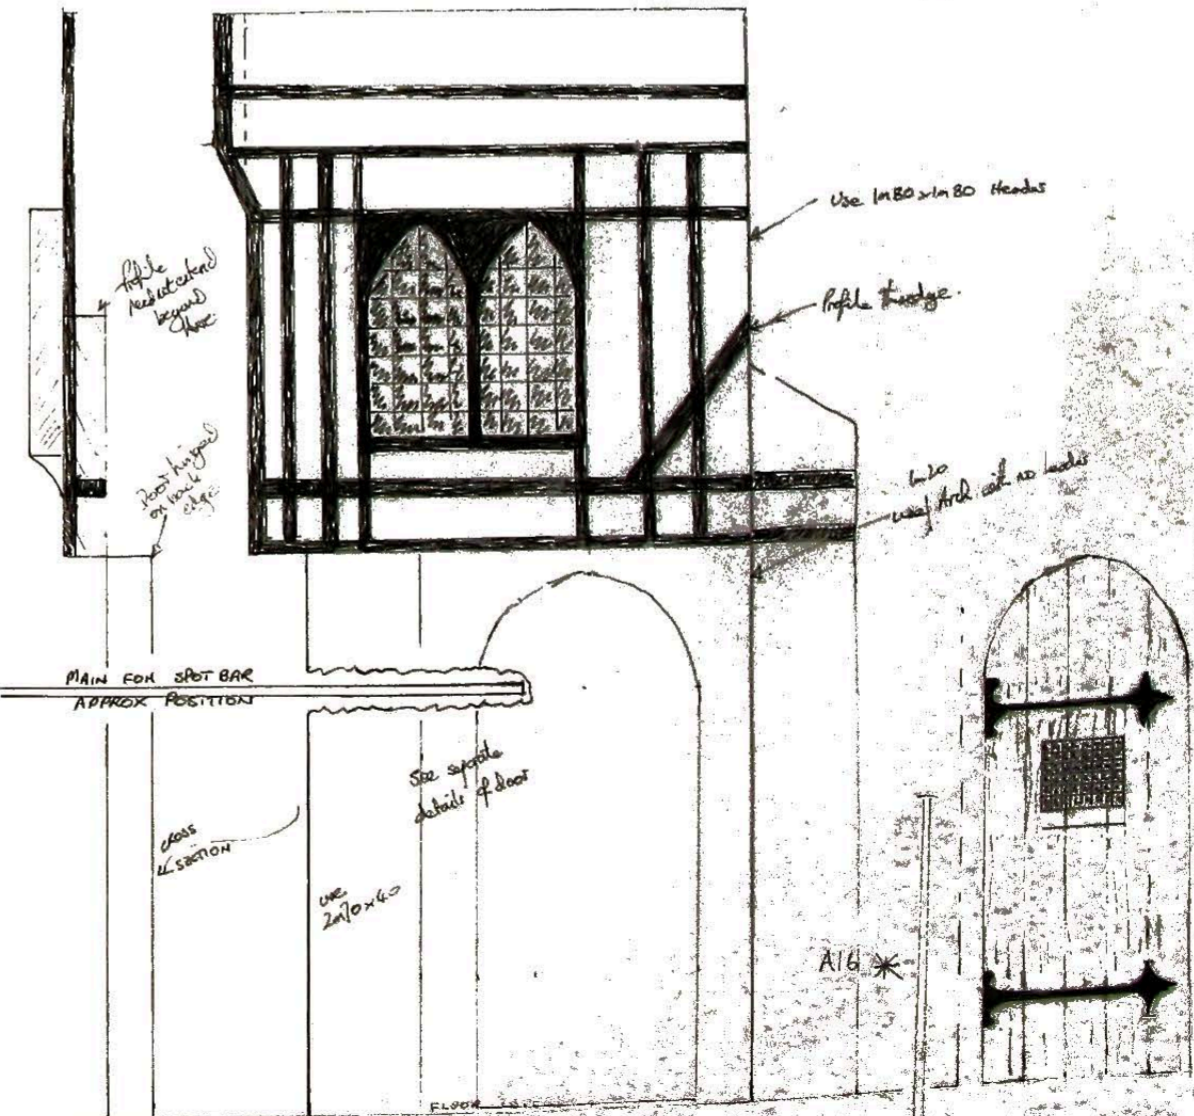

Set Plan

Door replaced by curtain for performance

Door replaced by curtain during performance

E. H. J. D. JUNE 1977

THE MARCH OF THE GUARD SCALE 1:20

SCALE 1:10

SKY BLUE

THE TOWER OF LONDON

BLUE

LAMBETH PALACE

WESTMINSTER ABBEY

WALL - BLUE

CHURCH CROSS

GREEN

MOUNT

Backdrop