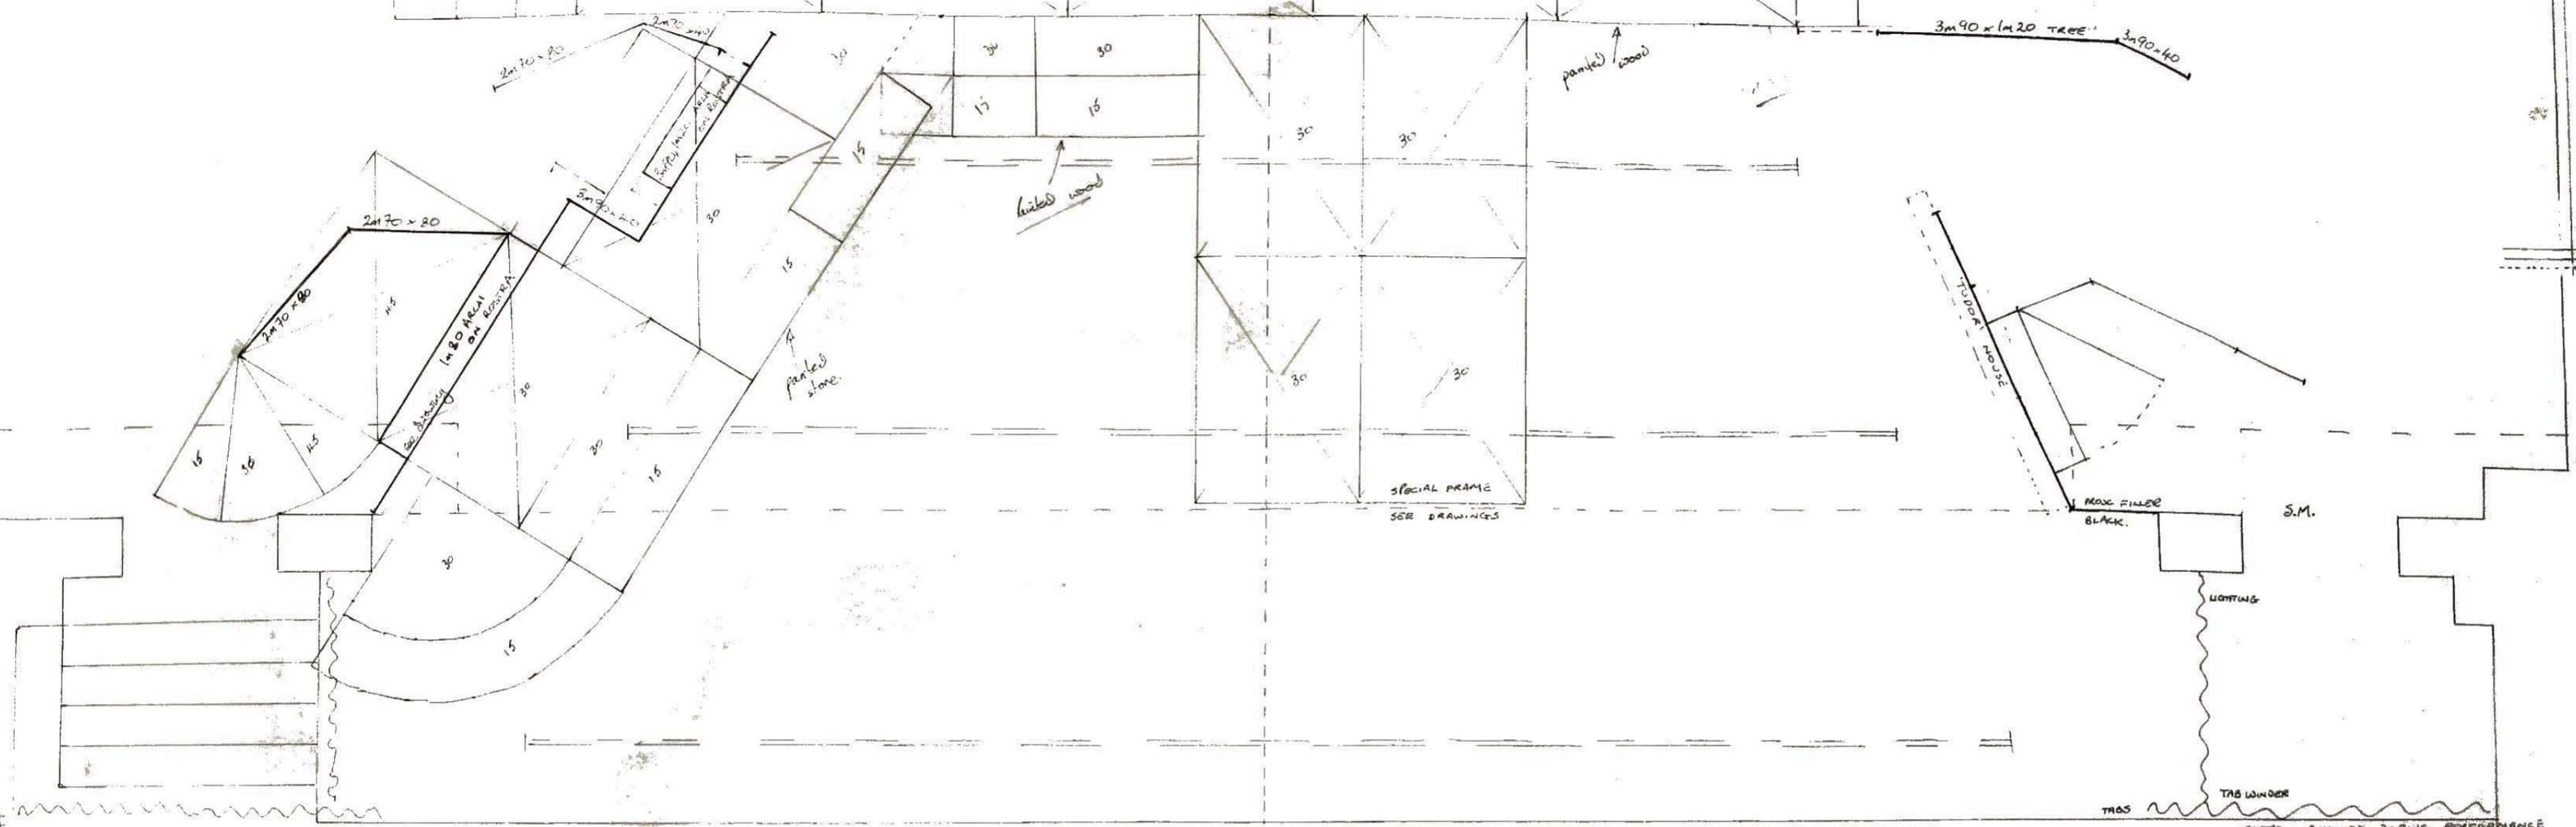

Set Plan

Door replaced by curtain for performance

Door replaced by curtain during performance

E. H. J. D. JUNE 1977

THE MARCH OF THE GUARD SCALE 1:20

SCALE 1:10

SKY BLUE

THE TOWER OF LONDON

BLUE

LAMBETH PALACE

WESTMINSTER ABBEY

WALL - BLUE

CHURCH CROSS

GREEN

MOUNT

Backdrop