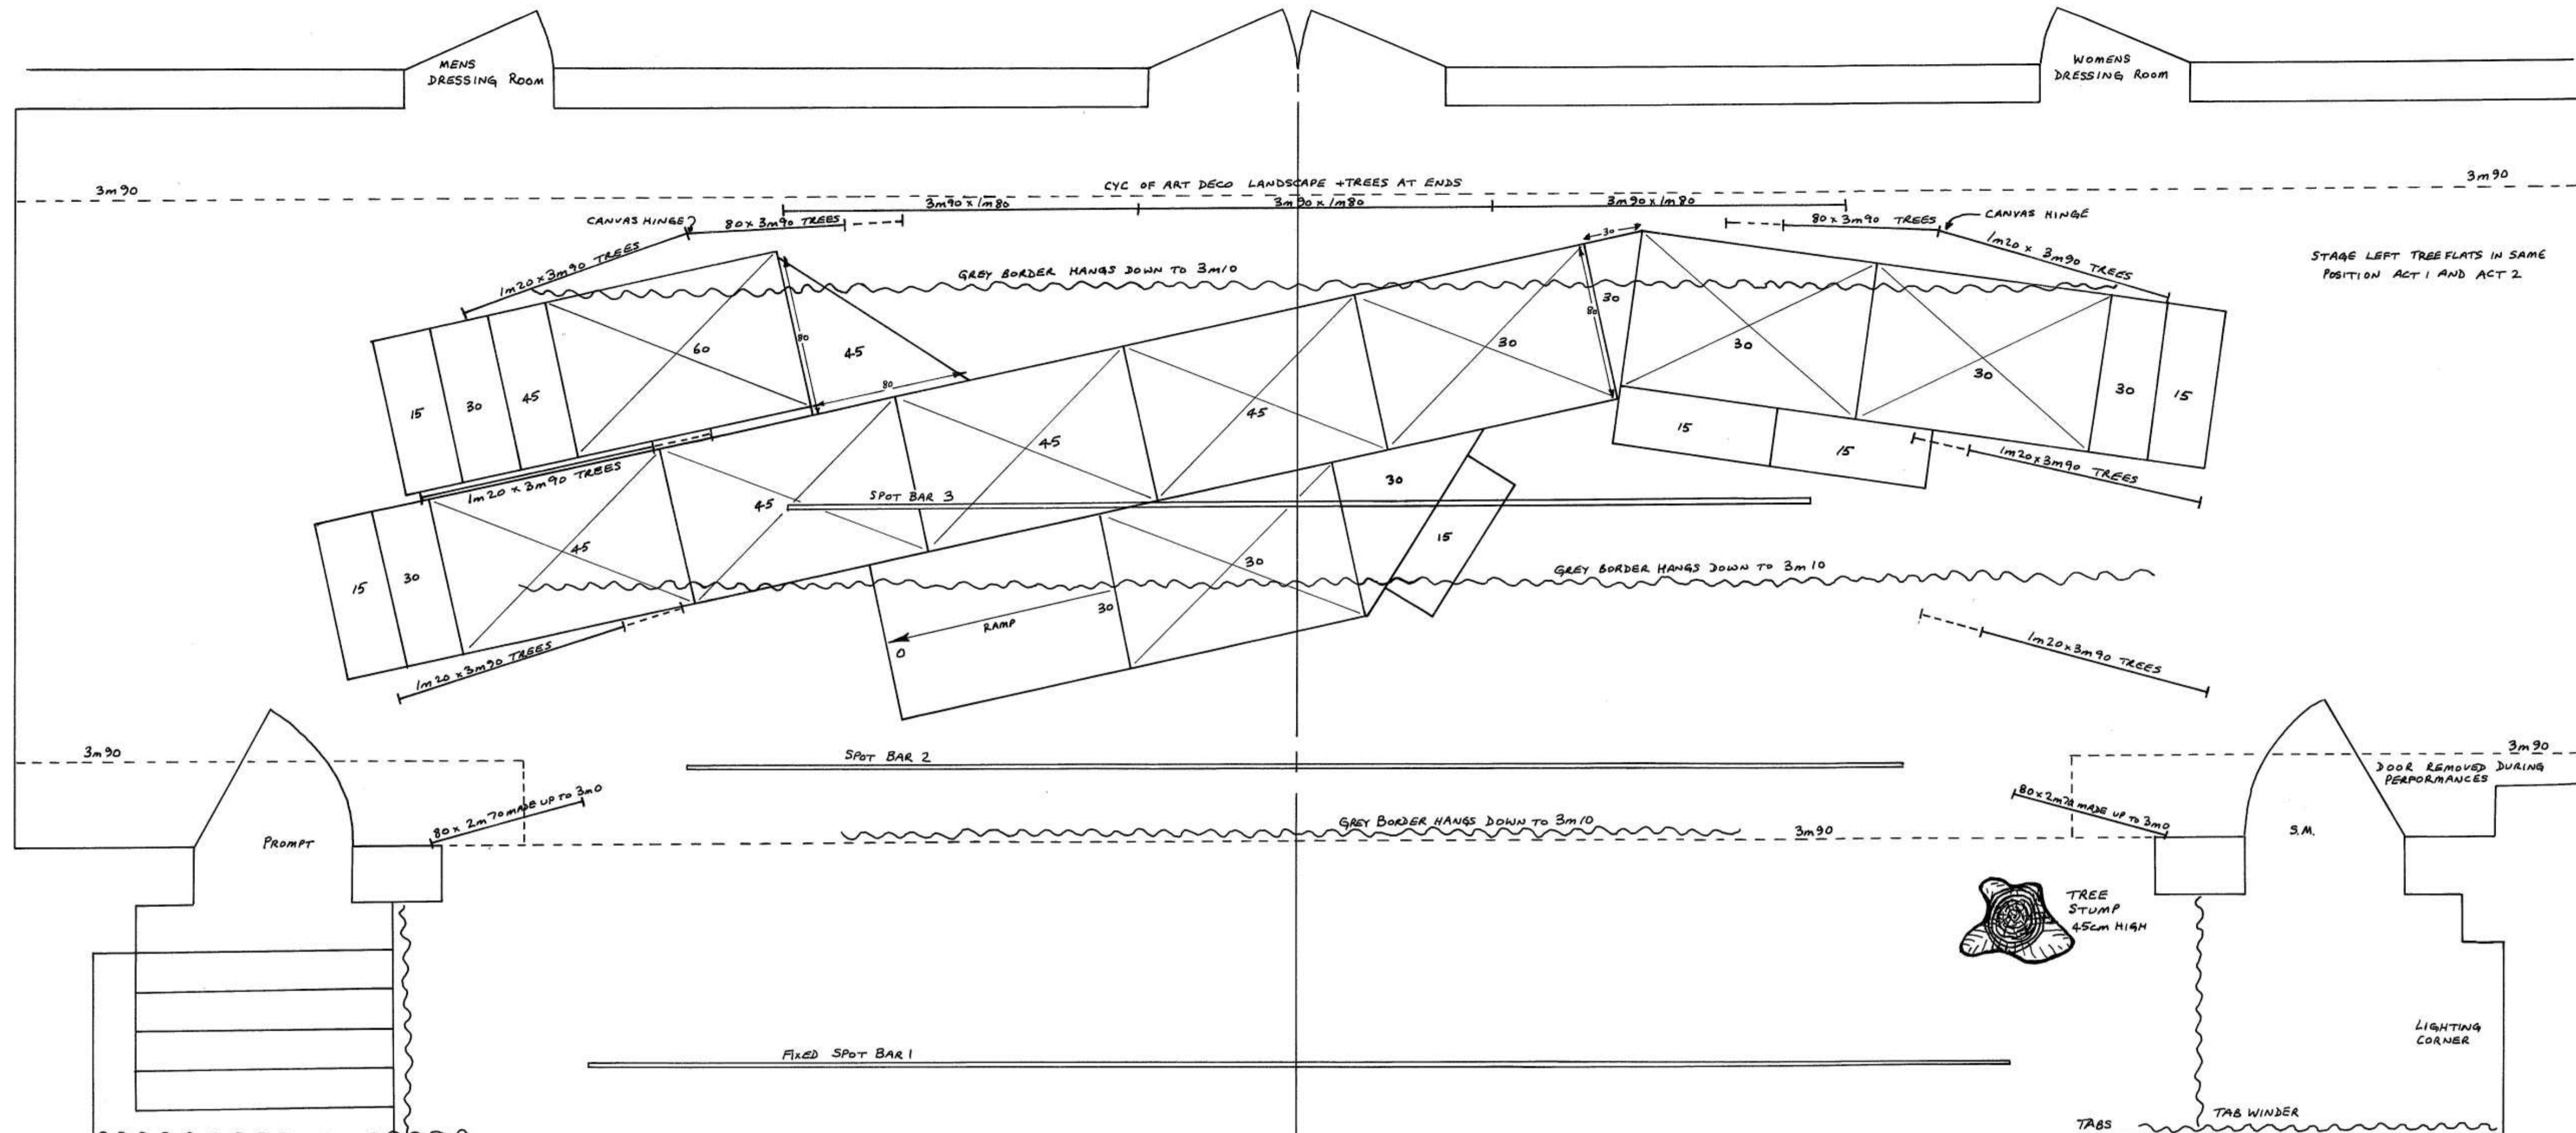

PATIENCE ACT 2

I.C.O.S. - BUDLEIGH SALTERTON - JULY 1975 - © NIGEL STRENGTH
SCALE 1:20

STAGE LEFT TREE FLATS IN SAME POSITION ACT 1 AND ACT 2

STEPS REMOVED DURING PERFORMANCES

BACKGROUND COLOUR SILVER GREY.
TREE PROFILES MAY BE OMITTED IF REQUIRED, AND FLATS EDGED IN ORANGE AND GREEN.
TREE TRUNKS PAINTED PLAIN BLACK.

DETAILS OF SUBMITTED PROS AND SHADING FLATS
ALTERNATIVE - PLAIN TREES