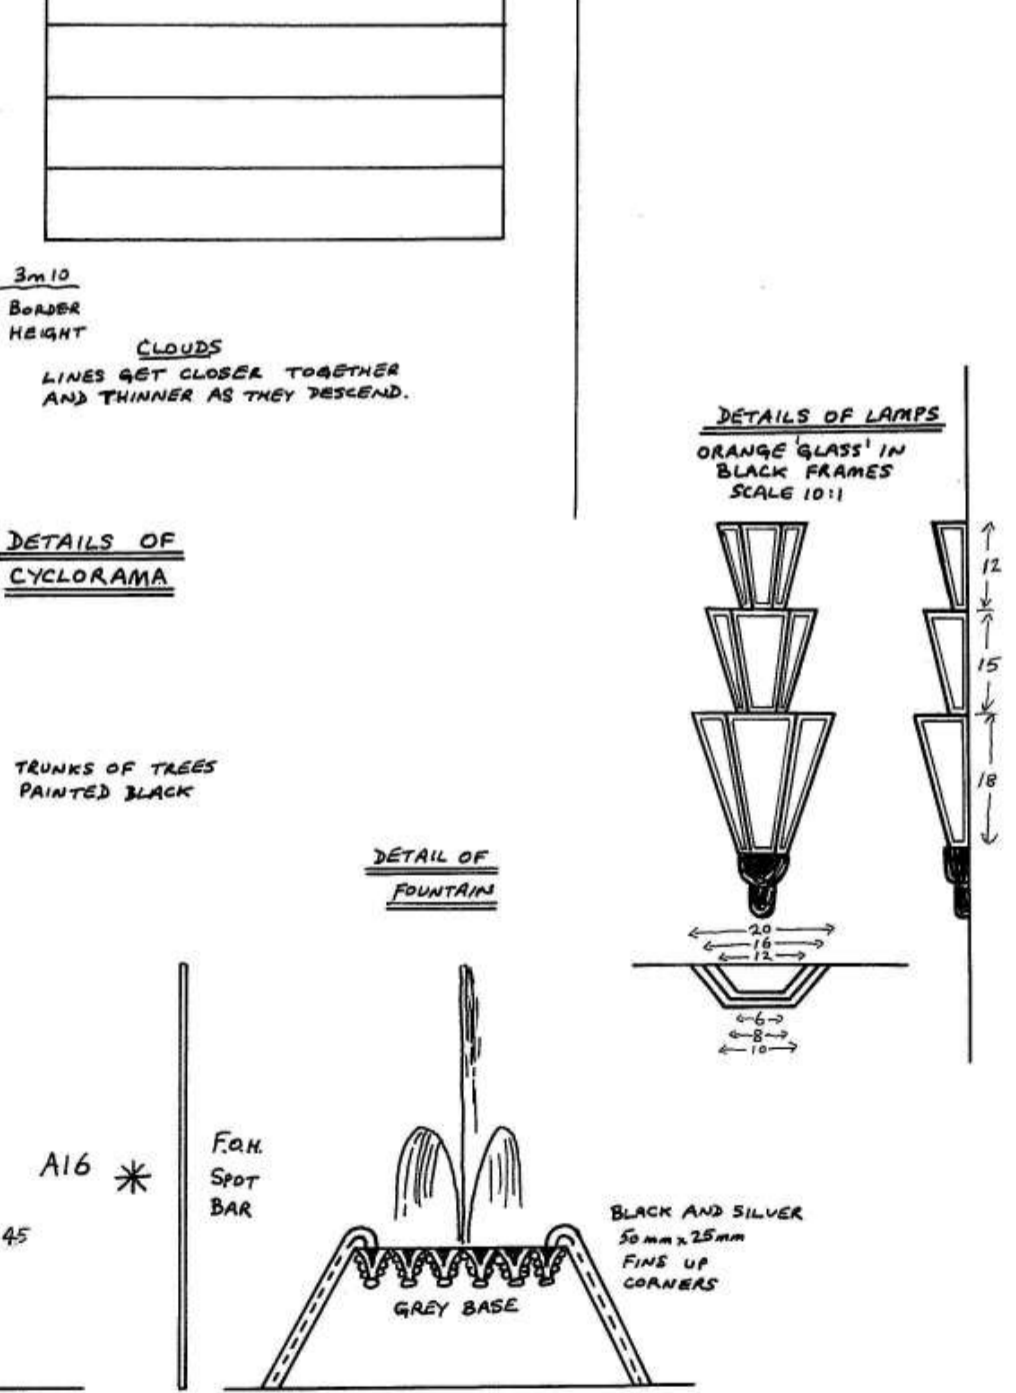

PATIENCE ACT I

I.C.O.S - BUDLEIGH SALTERTON - JULY 1975 - MISEL STEVENS
SCALE 1:20

PATIENCE ACT 2

I.C.O.S. - BUDLEIGH SALTERTON - JULY 1975 - © NIGEL STRENGTH
SCALE 1:20

STAGE LEFT TREE FLATS IN SAME POSITION ACT 1 AND ACT 2

STEPS REMOVED DURING PERFORMANCES

BACKGROUND COLOUR SILVER GREY.
TREE PROFILES MAY BE OMITTED IF REQUIRED, AND FLATS EDGED IN ORANGE AND GREEN.
TREE TRUNKS PAINTED PLAIN BLACK.

DETAILS OF TREE FLATS
BACKGROUND COLOUR SILVER GREY
PROFILES MAY BE OMITTED IF REQUIRED, AND FLATS EDGED IN ORANGE AND GREEN.
TREE TRUNKS PAINTED PLAIN BLACK

DETAILS OF SUBMITTED PROS AND SHADING FLATS
ALTERNATIVE - PLAIN TREES