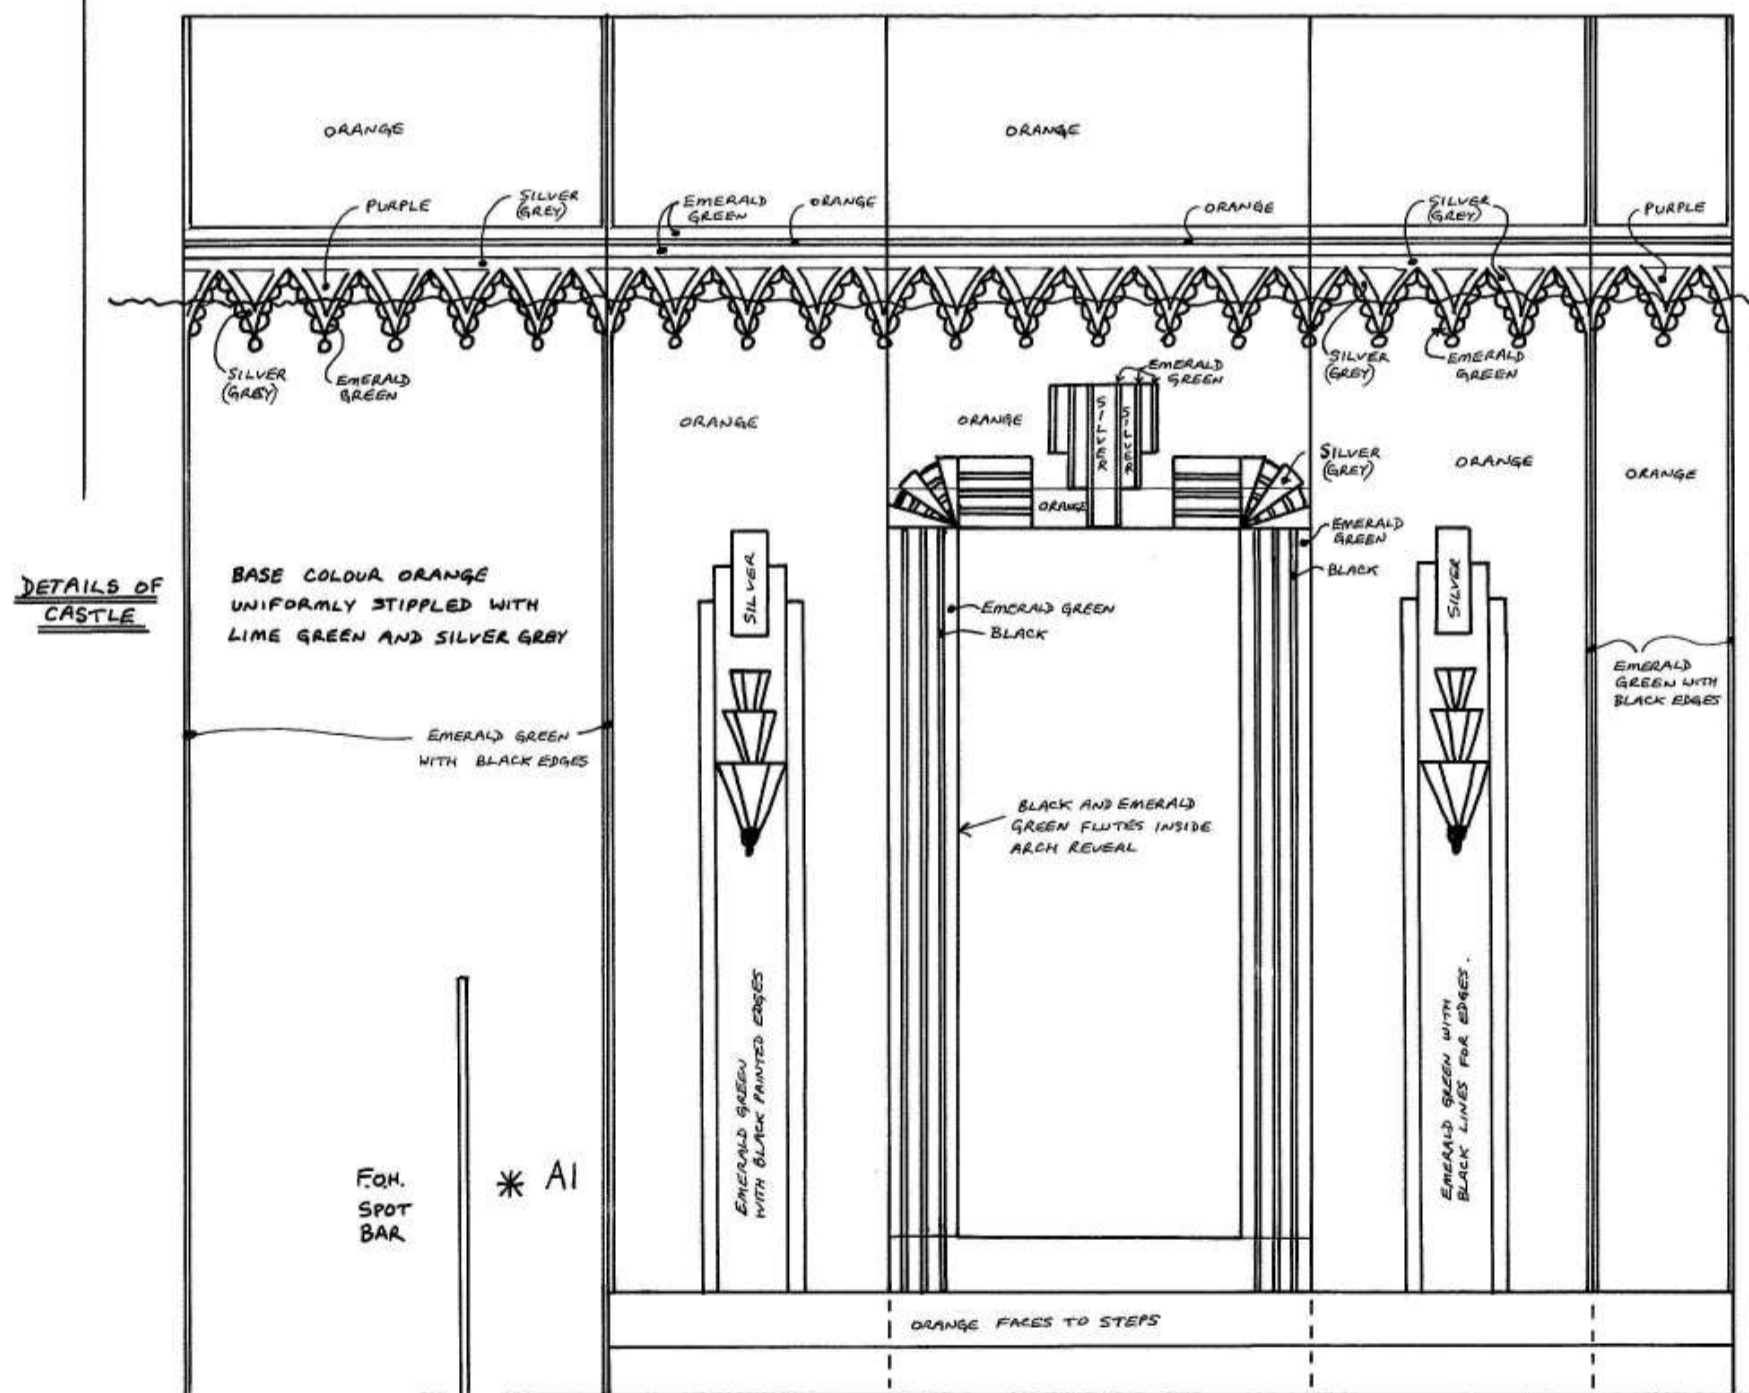

PATIENCE ACT I

I.C.O.S - BUDLEIGH SALTERTON - JULY 1975 - MISEL STEVENS
SCALE 1:20

PATIENCE ACT 2

I.C.O.S. - BUDLEIGH SALTERTON - JULY 1975 - © NIGEL STRENGTH
SCALE 1:20

STAGE LEFT TREE FLATS IN SAME POSITION ACT 1 AND ACT 2

STEPS REMOVED DURING PERFORMANCES

BACKGROUND COLOUR SILVER GREY.
TREE PROFILES MAY BE OMITTED IF REQUIRED, AND FLATS EDGED IN ORANGE AND GREEN.
TREE TRUNKS PAINTED PLAIN BLACK.

DETAILS OF TREE FLATS
BACKGROUND COLOUR SILVER GREY
PROFILES MAY BE OMITTED IF REQUIRED, AND FLATS EDGED IN ORANGE AND GREEN.
TREE TRUNKS PAINTED PLAIN BLACK