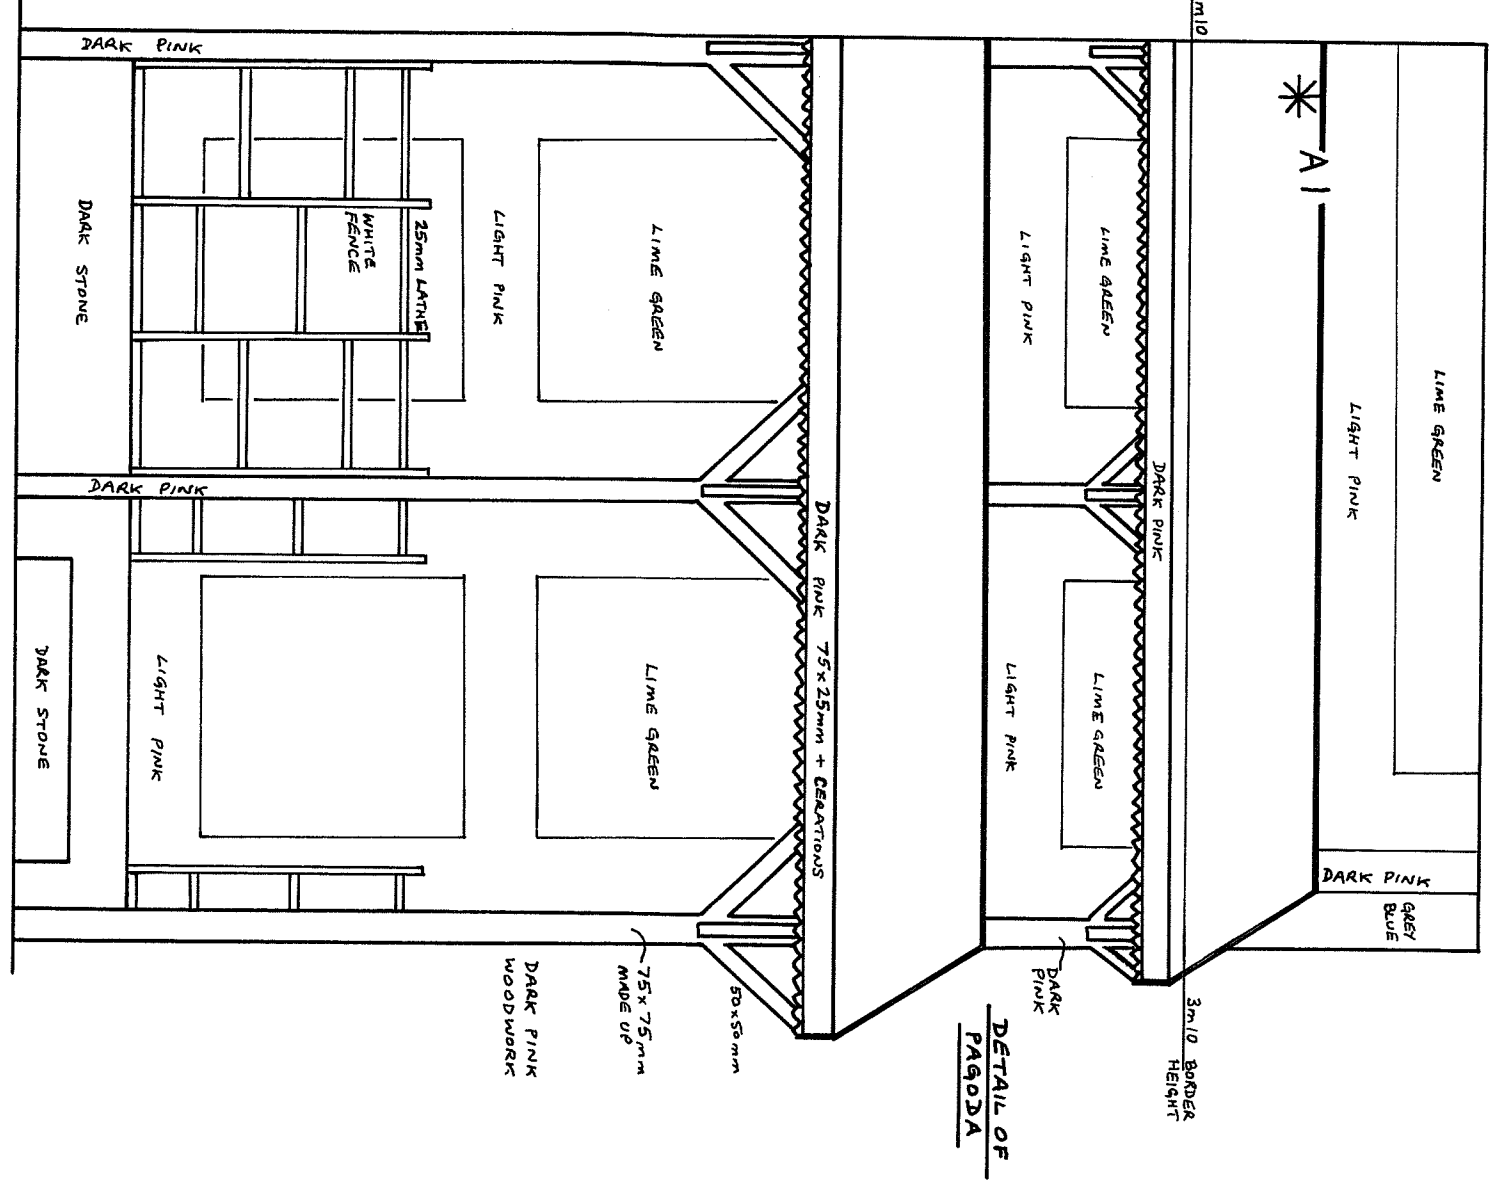

# THE MIKADO ACT 2

I.C.O.S. BEIT THEATRE FEBRUARY 1975 - SCALE 1:20 - © NIGEL STEVENS

**EXAMPLES OF TREES**

PROFILES TO BE FITTED FLUSH WITH FRONT SURFACE OF FLAT - OR CAN BE OMITTED TO GIVE SCREEN EFFECT. DO NOT USE EXISTING TREES. FLOTS IF POSSIBLE.