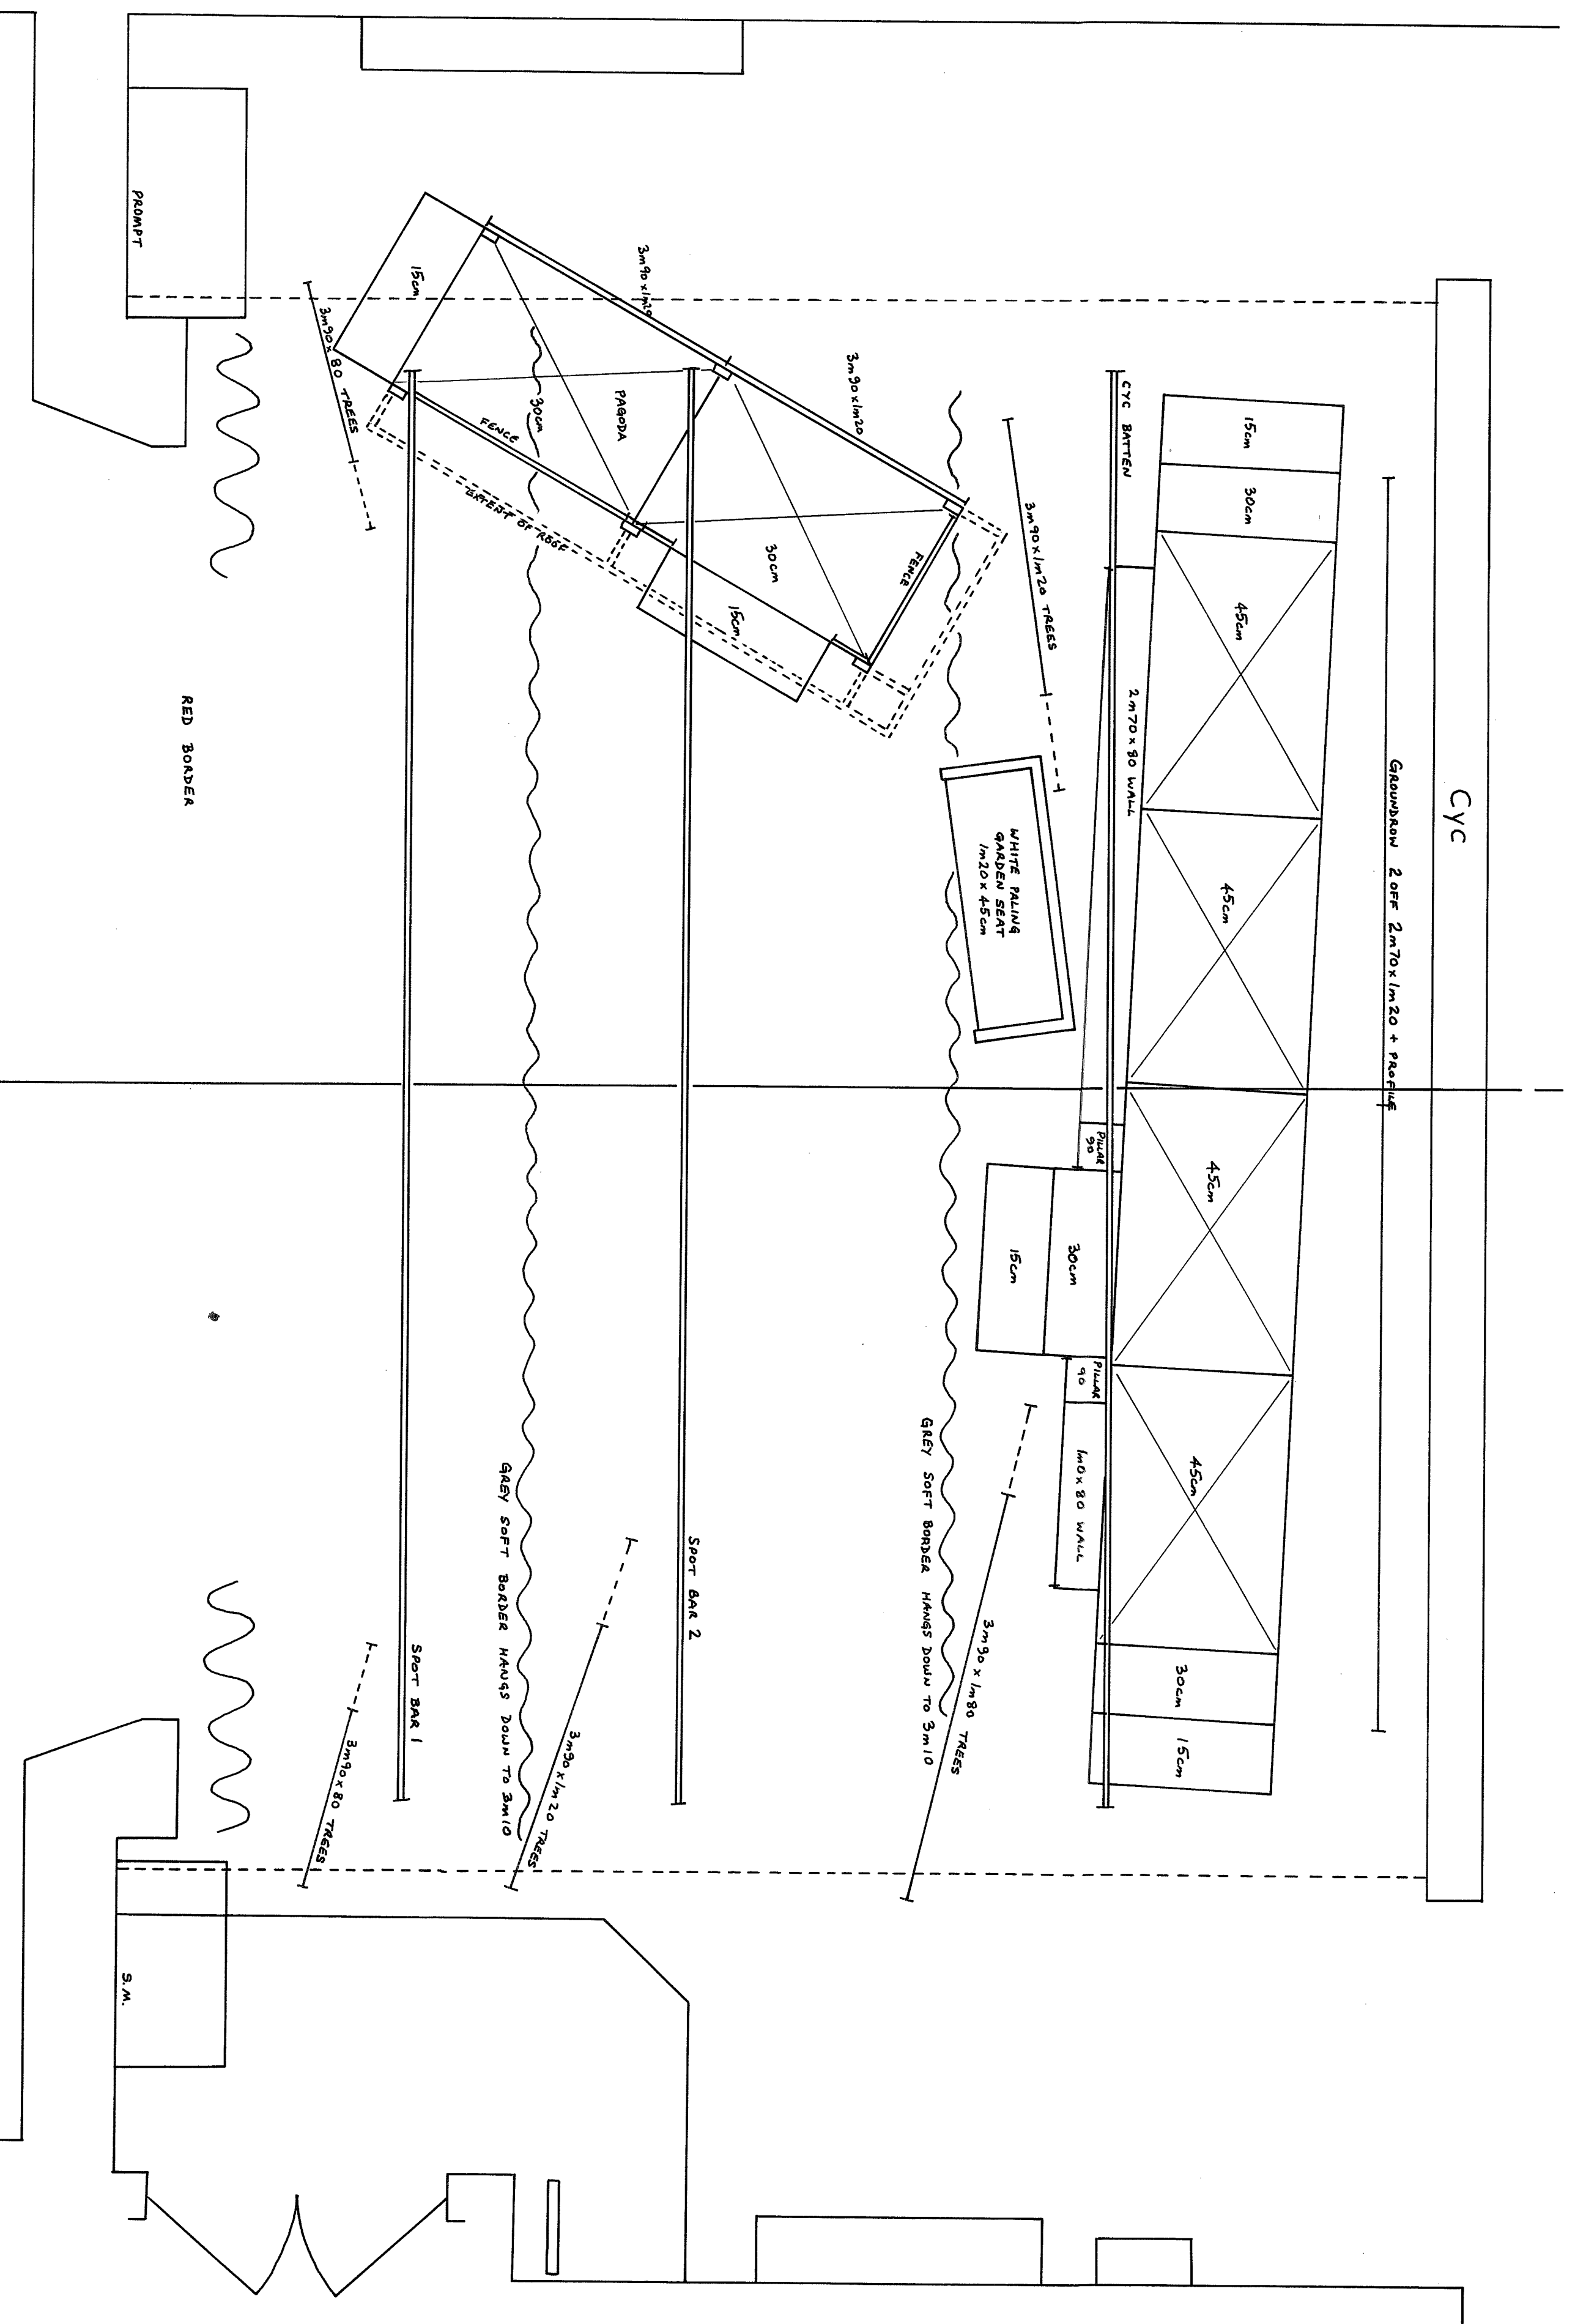

# THE MIKADO ACT 2

I.C.O.S. BEIT THEATRE FEBRUARY 1975 - SCALE 1:20 - © NIGEL STEVENS

**EXAMPLES OF TREES**

PROFILES TO BE FITTED FLUSH WITH FRONT SURFACE OF FLAT - OR CAN BE OMITTED TO GIVE SCREEN EFFECT. DO NOT USE EXISTING TREES. FLOTS IF POSSIBLE.

TREES USUALLY AVAILABLE - RAW GARDEN LAYERS - CHECKY BLOSSOM IN LAYERS - USE SAME LIGHT AND MAKE FINE AS FOR TAPAKA.