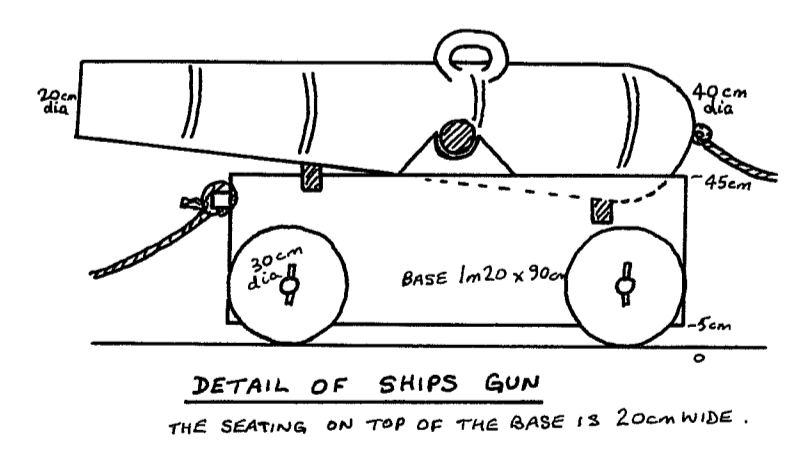

I.C.O.S. BUDLEIGH SALTERTON JULY 1974 © NIGEL STEVENS
H.M.S. PINAFORE
 SCALE 1:20

ALL SOFT BORDERS HANG DOWN TO 3m20
 FOR CYC DESIGN SEE TRIAL BY JURY PLANS

STEPS REMOVED DURING PERFORMANCES.

ALL SOFT BORDERS HANG DOWN TO 3m20
 ALL FURNITURE AND FITTINGS PAINTED PLAIN DARK BROWN
 ALL DRAPES 3m30 LONG, PLEATED WIDTH 1m60 EXCEPT S.L.