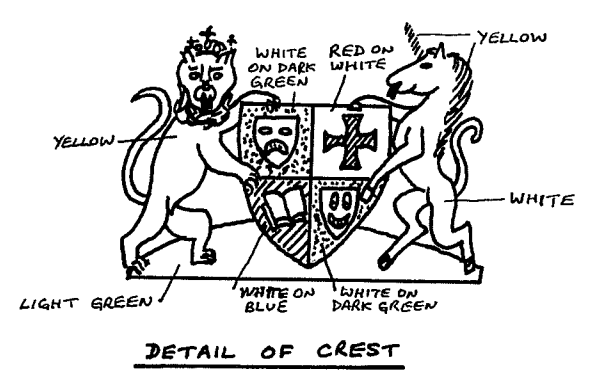

I.C.O.S. BUDLEIGH SALTERTON JULY 1974 © NIGEL STEVENS
H.M.S. PINAFORE
 SCALE 1:20

ALL SOFT BORDERS HANG DOWN TO 3m20
 FOR CYC DESIGN SEE TRIAL BY JURY PLANS

STEPS REMOVED DURING PERFORMANCES.

ALL SOFT BORDERS HANG DOWN TO 3m20
 ALL FURNITURE AND FITTINGS PAINTED PLAIN DARK BROWN
 ALL DRAPES 3m30 LONG, PLEATED WIDTH 1m60 EXCEPT S.L.

DETAIL OF PINAPORE CYC
 SOME HOUSE WINDOWS LIGHT UP
 DURING NIGHT SCENE.

TRIAL BY JURY
 I.C.O.S. BUDLEIGH SALTERTON JULY 1974 © NIGEL STEVENS
 SCALE 1:20

STEPS REMOVED DURING PERFORMANCES