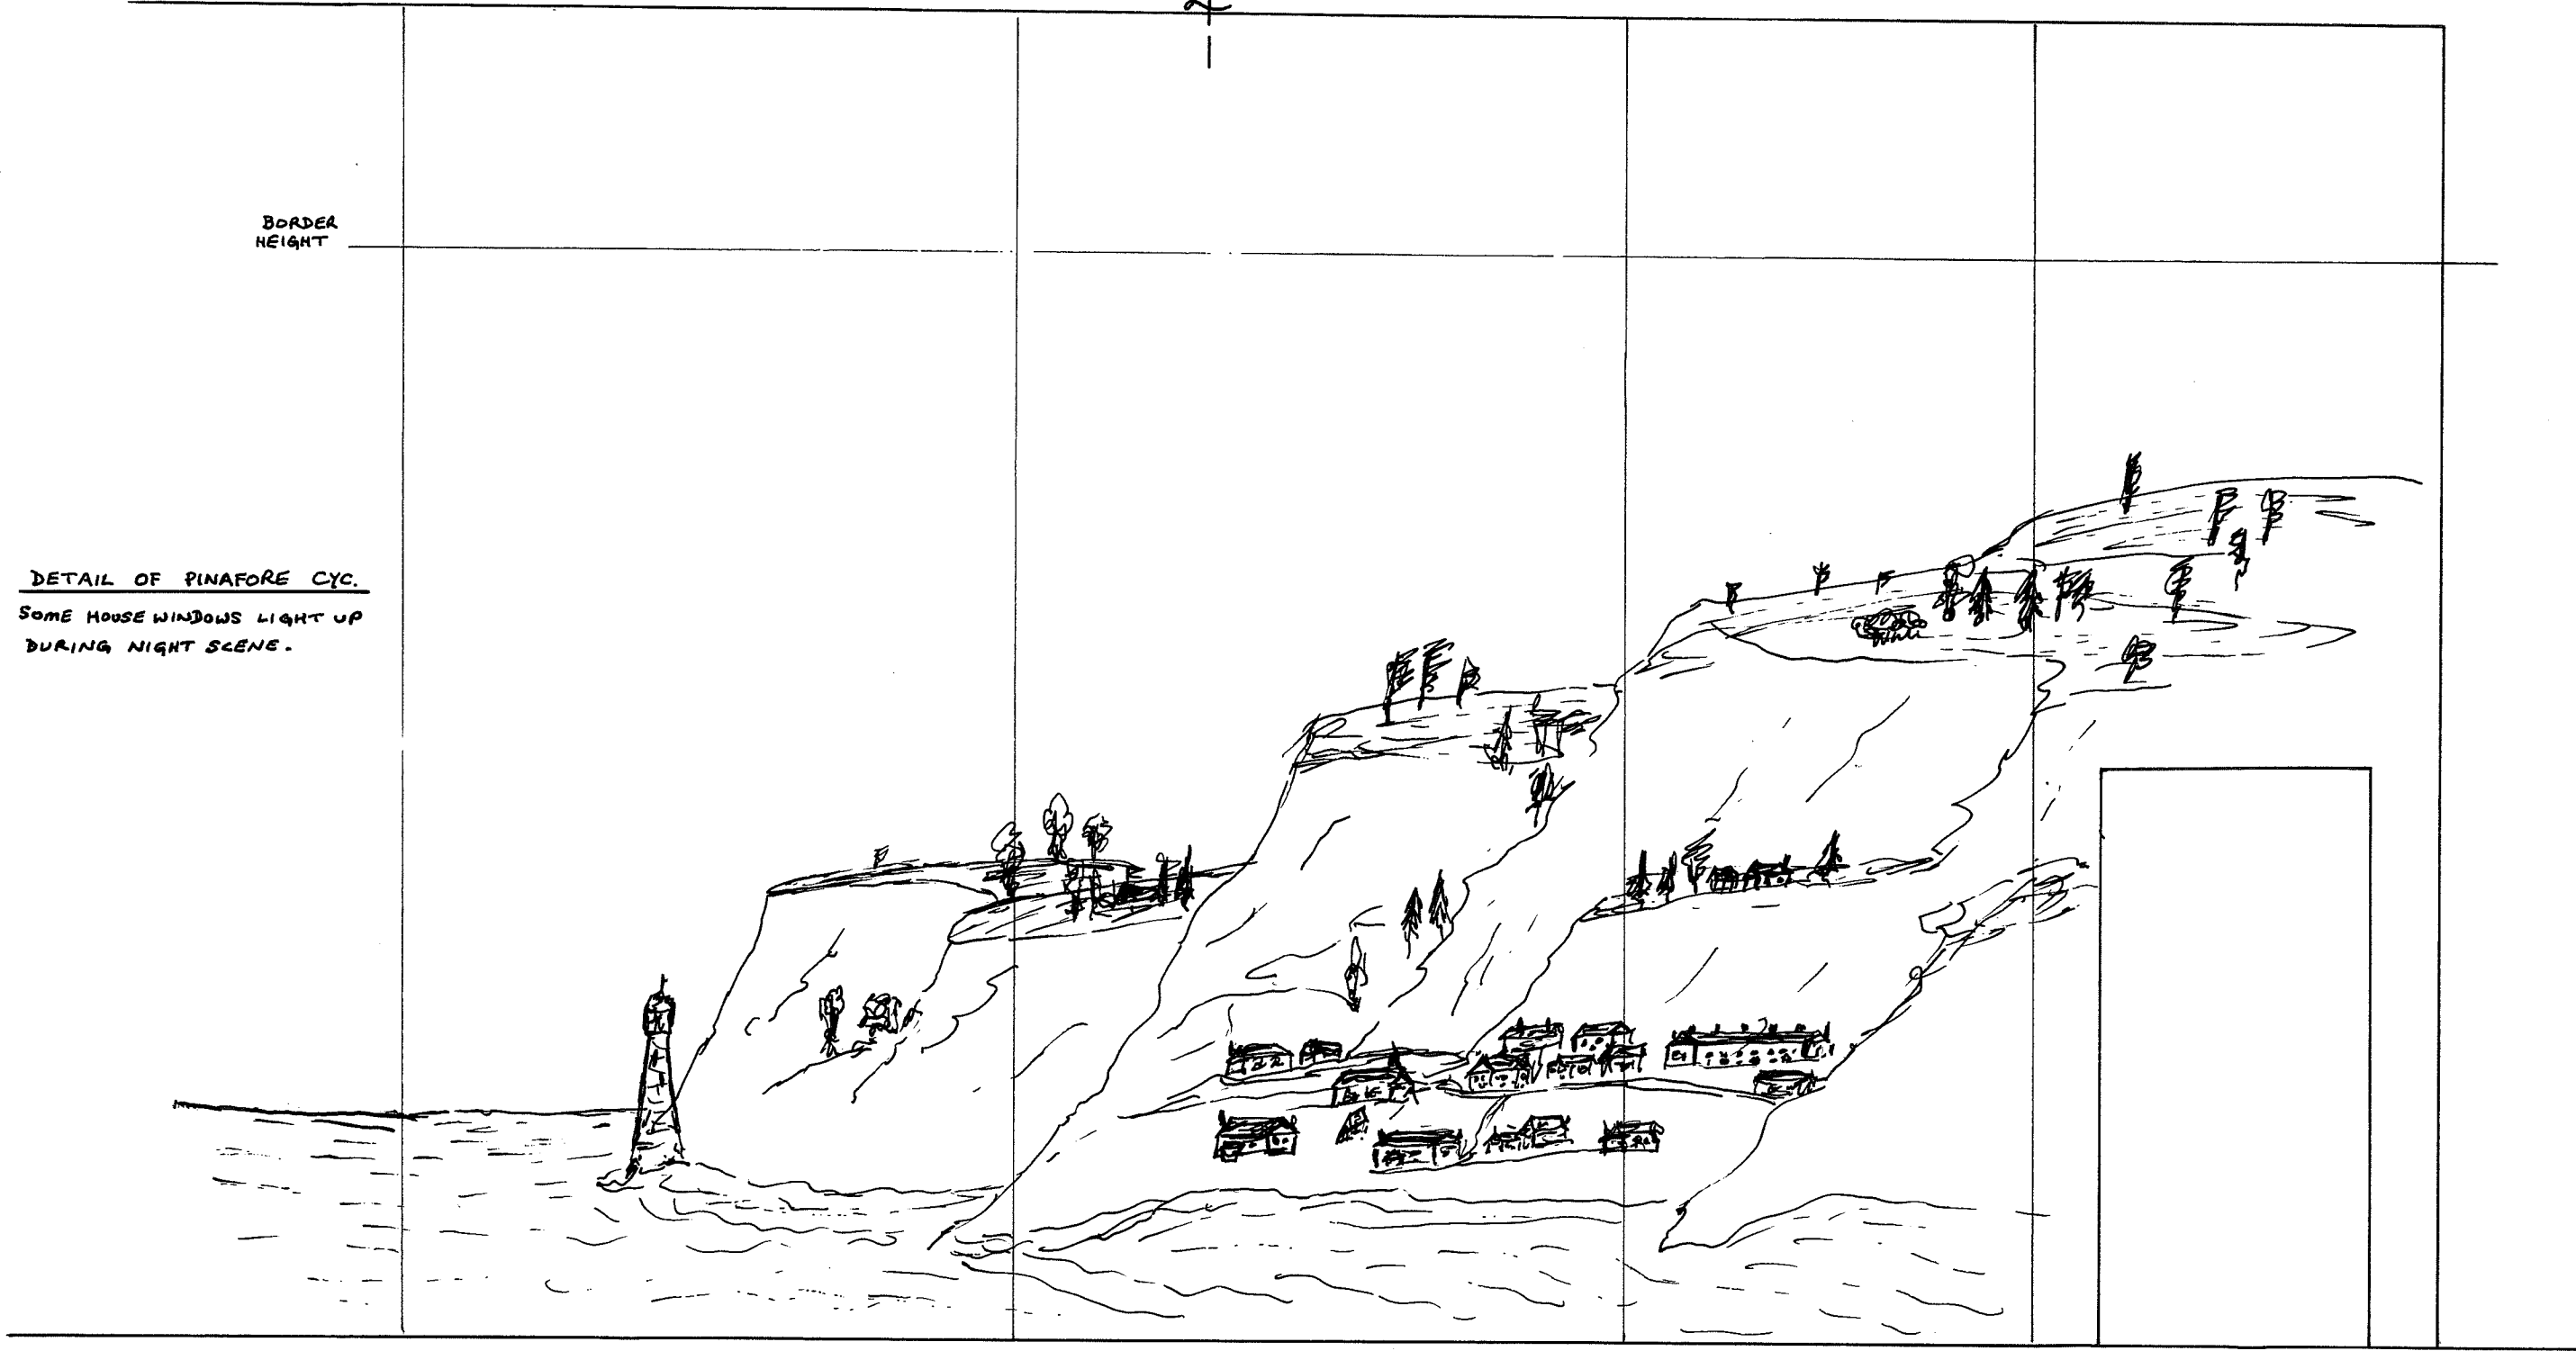

I.C.O.S. BUDLEIGH SALTERTON JULY 1974 © NIGEL STEVENS
H.M.S. PINAFORE
 SCALE 1:20

ALL SOFT BORDERS HANG DOWN TO 3m20
 FOR CYC DESIGN SEE TRIAL BY JURY PLANS

STEPS REMOVED DURING PERFORMANCES.

ALL SOFT BORDERS HANG DOWN TO 3m20
 ALL FURNITURE AND FITTINGS PAINTED PLAIN DARK BROWN
 ALL DRAPES 3m30 LONG, PLEATED WIDTH 1m60 EXCEPT S.L.

DETAIL OF PINAPORE CYC
 SOME HOUSE WINDOWS LIGHT UP
 DURING NIGHT SCENE.

TRIAL BY JURY
 I.C.O.S. BUDLEIGH SALTERTON JULY 1974 © NIGEL STEVENS
 SCALE 1:20

STEPS REMOVED DURING PERFORMANCES