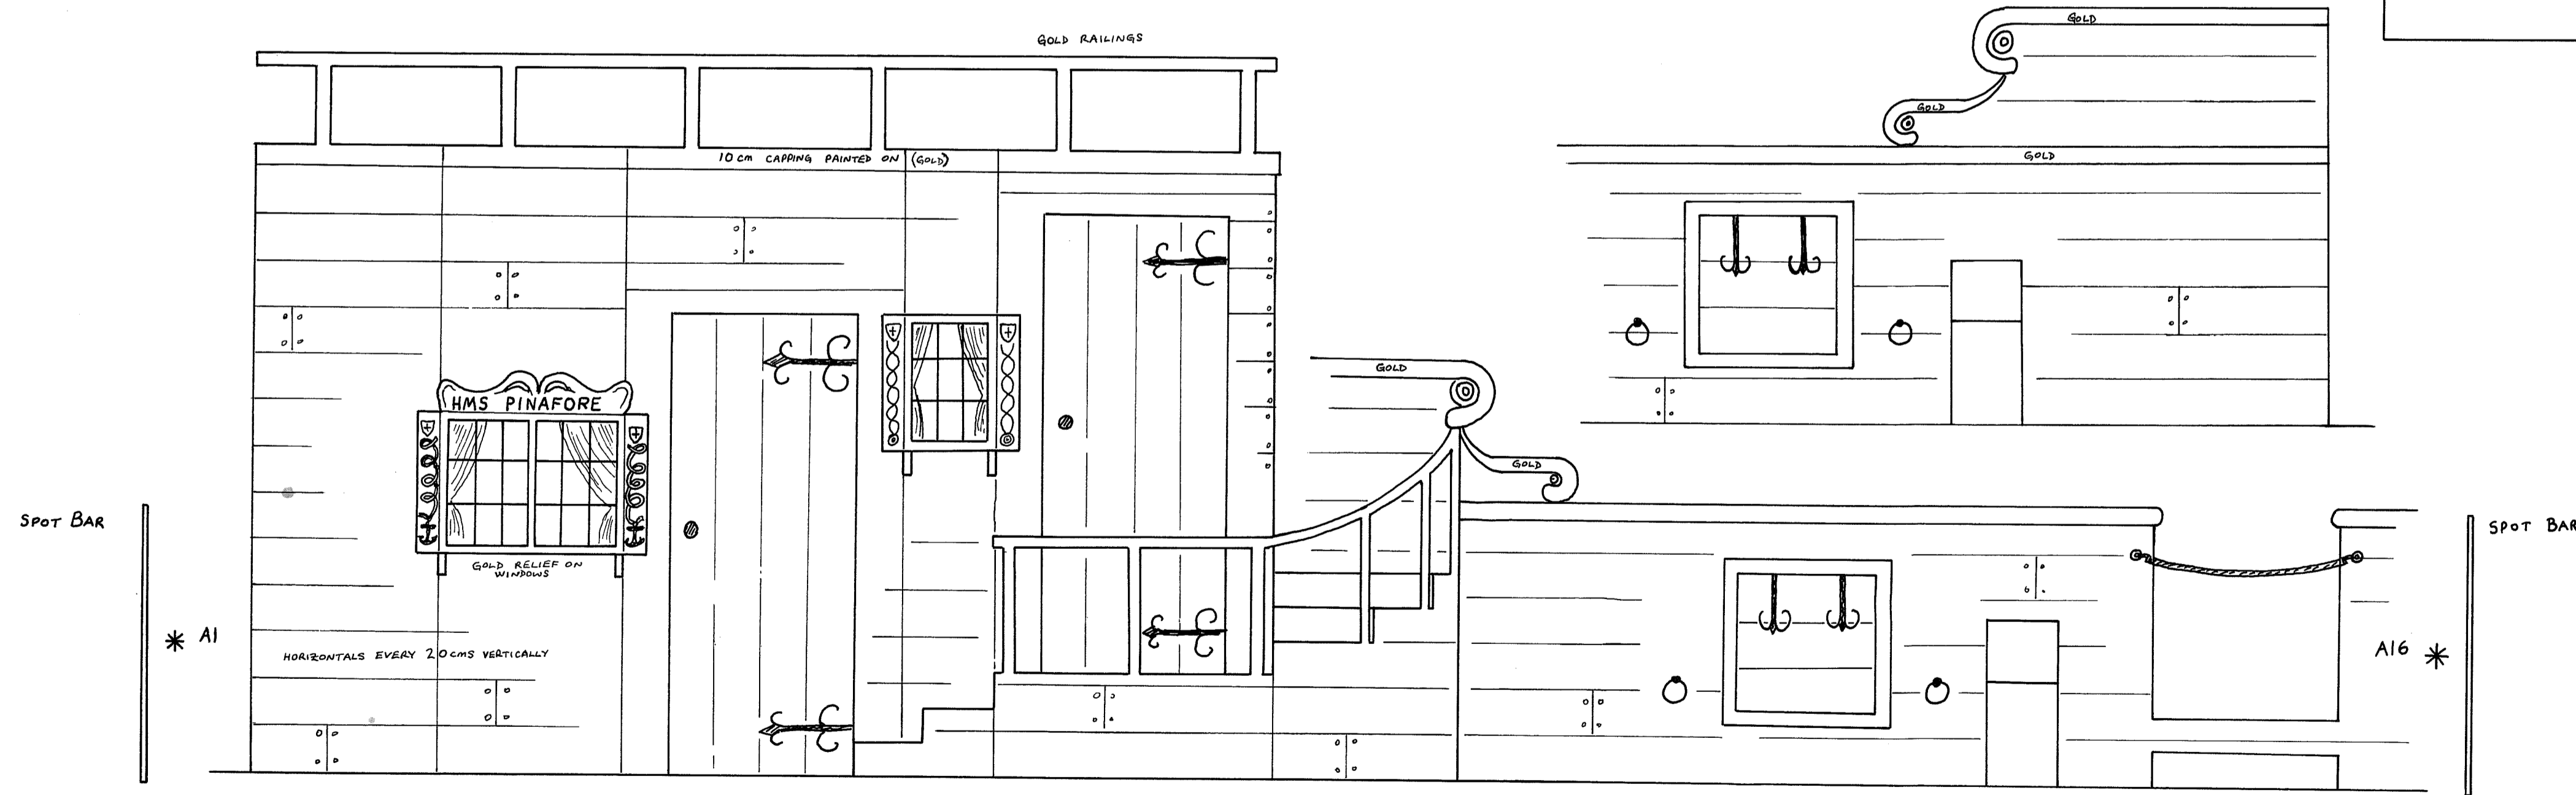

I.C.O.S. BUDLEIGH SALTERTON JULY 1974 © NIGEL STEVENS
H.M.S. PINAFORE
 SCALE 1:20

ALL SOFT BORDERS HANG DOWN TO 3m20
 FOR CYC DESIGN SEE TRIAL BY JURY PLANS

STEPS REMOVED DURING PERFORMANCES.

ALL SOFT BORDERS HANG DOWN TO 3m20
 ALL FURNITURE AND FITTINGS PAINTED PLAIN DARK BROWN
 ALL DRAPES 3m30 LONG, PLEATED WIDTH 1m60 EXCEPT S.L.