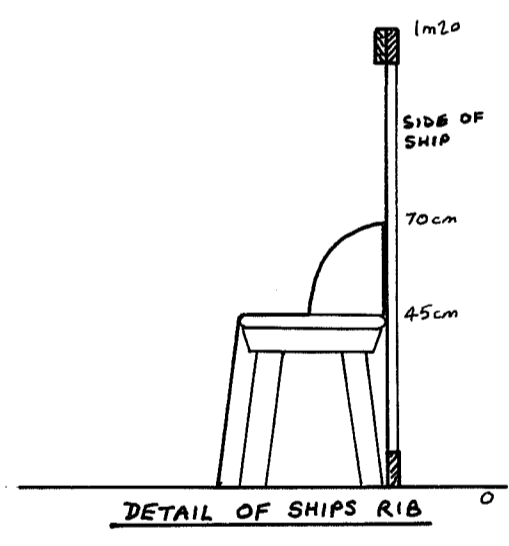

I.C.O.S. BUDLEIGH SALTERTON JULY 1974 © NIGEL STEVENS
H.M.S. PINAFORE
 SCALE 1:20

ALL SOFT BORDERS HANG DOWN TO 3m20
 FOR CYC DESIGN SEE TRIAL BY JURY PLANS

STEPS REMOVED DURING PERFORMANCES.

ALL SOFT BORDERS HANG DOWN TO 3m20
 ALL FURNITURE AND FITTINGS PAINTED PLAIN DARK BROWN
 ALL DRAPES 3m30 LONG, PLEATED WIDTH 1m60 EXCEPT S.L.