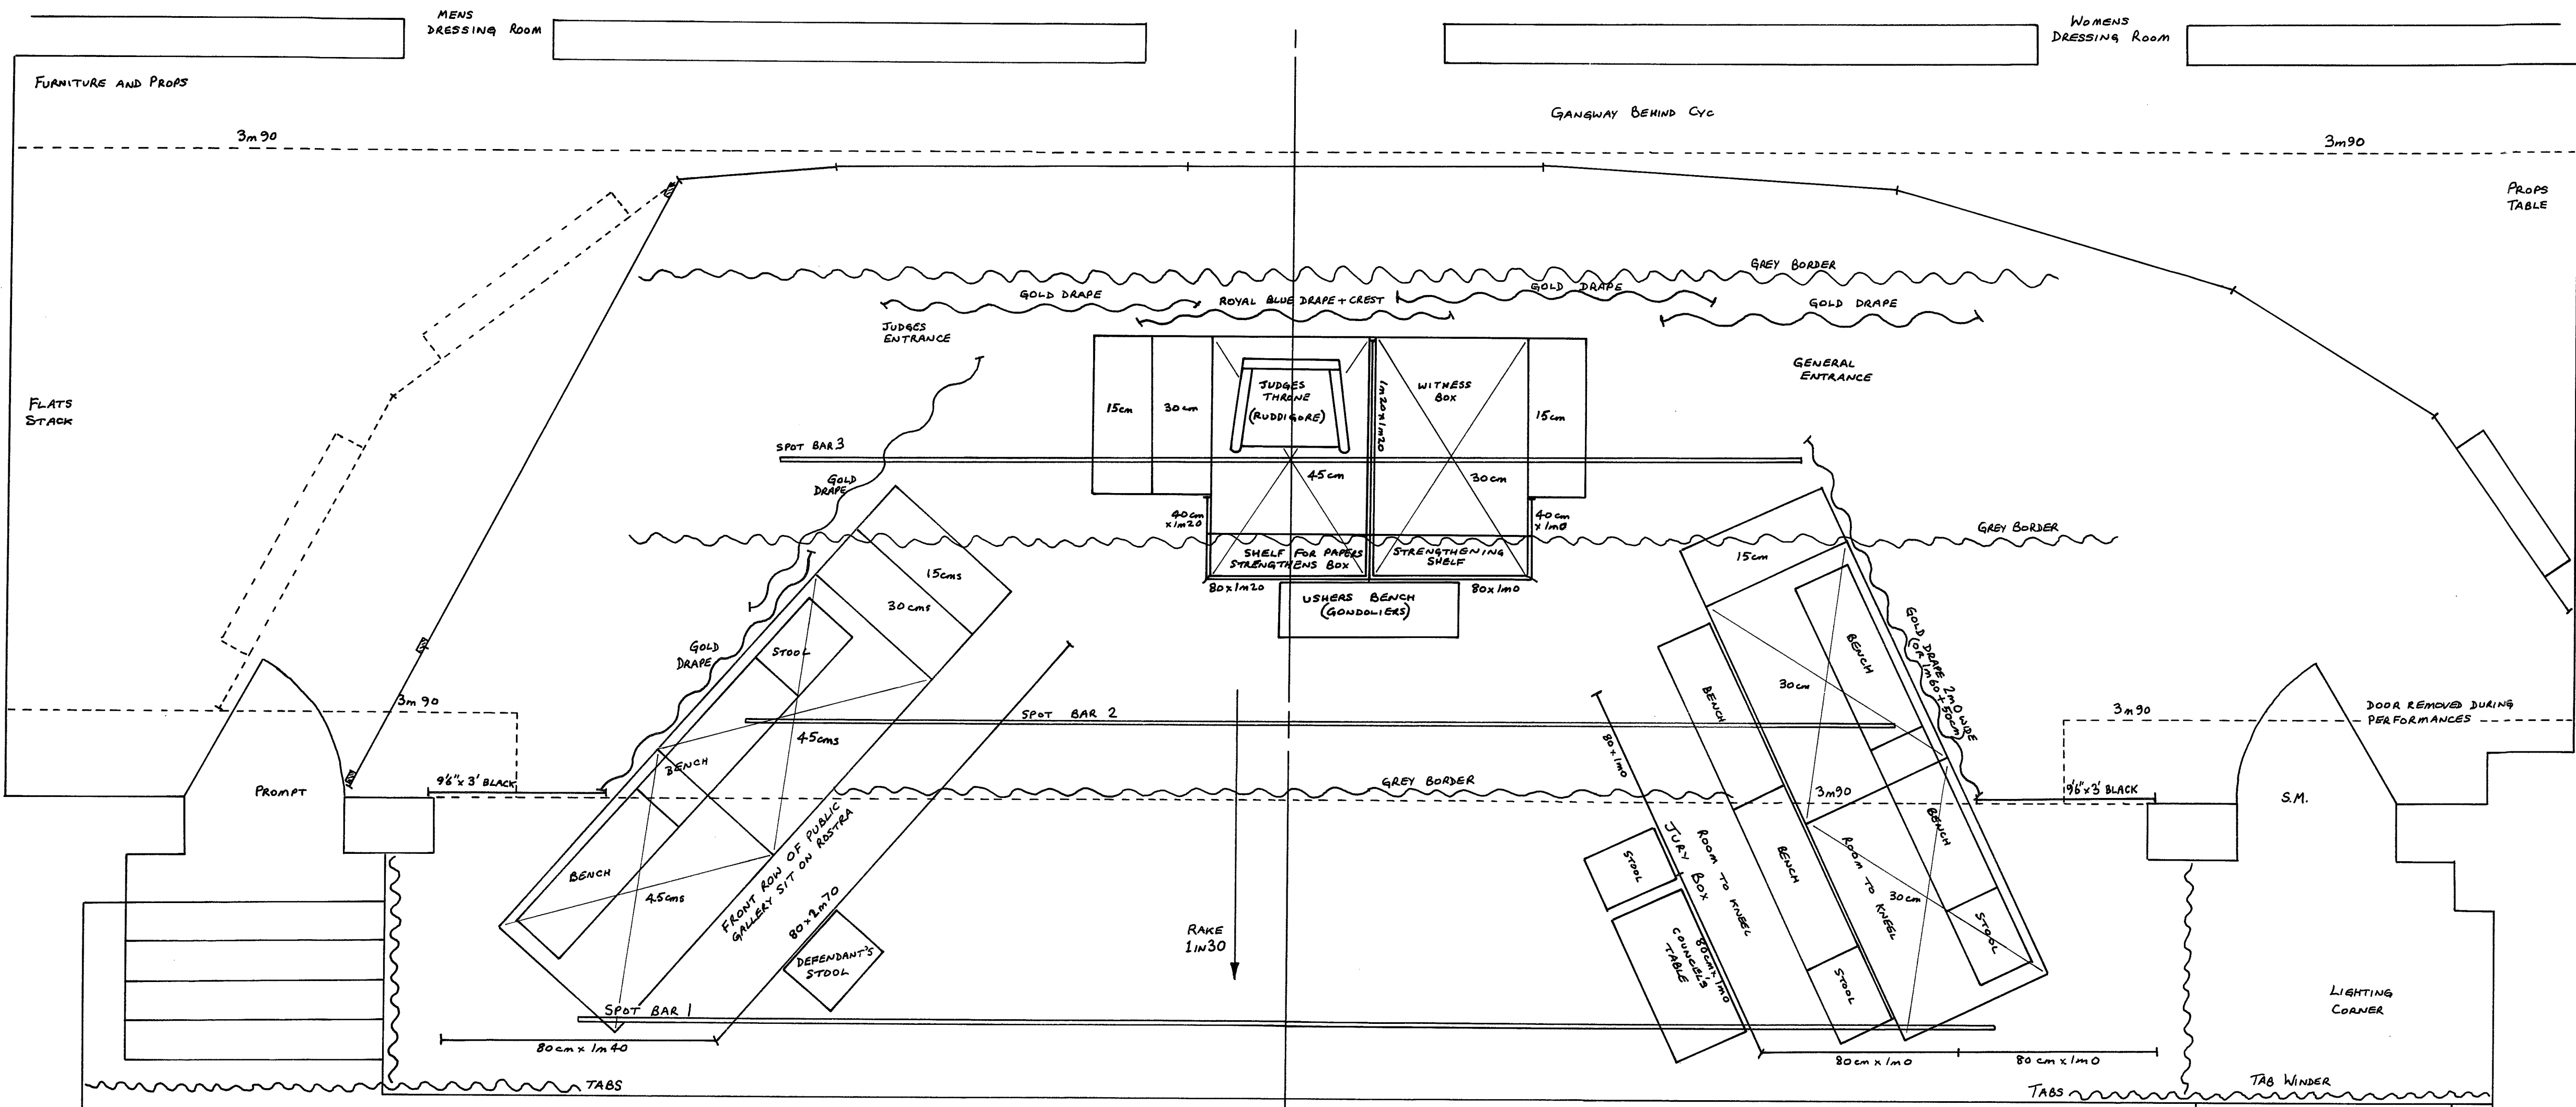

I.C.O.S. BUDLEIGH SALTERTON JULY 1974 © NIGEL STEVENS
H.M.S. PINAFORE
 SCALE 1:20

ALL SOFT BORDERS HANG DOWN TO 3m20
 FOR CYC DESIGN SEE TRIAL BY JURY PLANS

STEPS REMOVED DURING PERFORMANCES.

ALL SOFT BORDERS HANG DOWN TO 3m20
 ALL FURNITURE AND FITTINGS PAINTED PLAIN DARK BROWN
 ALL DRAPES 3m30 LONG, PLEATED WIDTH 1m60 EXCEPT S.L.

DETAIL OF PINAPORE CYC
 SOME HOUSE WINDOWS LIGHT UP
 DURING NIGHT SCENE.

TRIAL BY JURY
 I.C.O.S. BUDLEIGH SALTERTON JULY 1974 © NIGEL STEVENS
 SCALE 1:20

STEPS REMOVED DURING PERFORMANCES